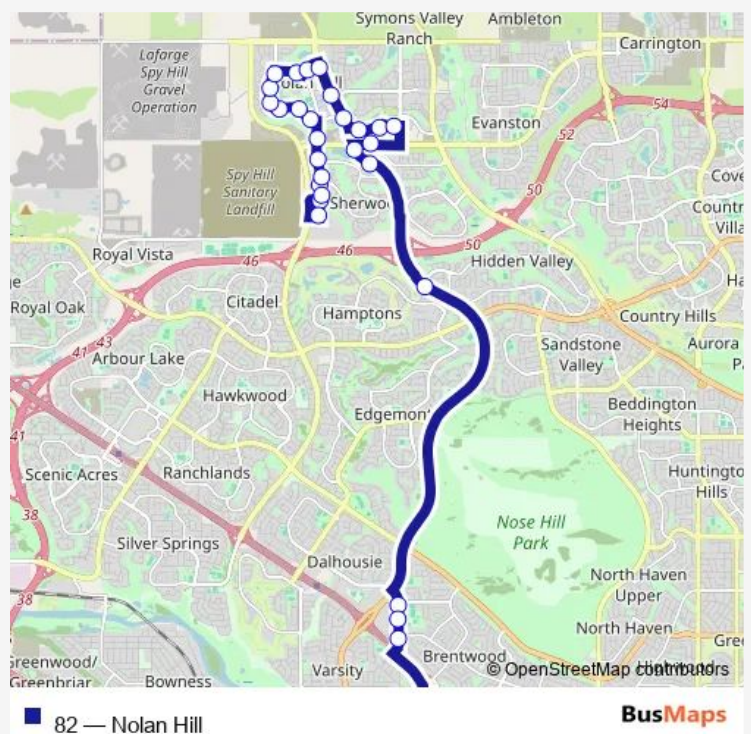

NB Shaganappi Tr @ Sherwood Ga Nw

NB Shaganappi Tr @ Kincora Ga Nw

EB Symons Valley PY @ Shaganappi TR Nw

EB Symons Valley PY @ Kincora GA Nw

WB Sage Hill Ga @ 37 St Nw

Route schedule

Brentwood LRT Station Eb — SB Sherview DR @ Sherwood BV (South Leg) Nw

Monday 06:23-23:59

Tuesday 06:23-23:59

Wednesday 06:23-23:59

Thursday 06:23-23:59

Friday 06:23-23:59

Saturday 06:26-23:56

Sunday 06:26-23:56

Route info

Direction: Brentwood LRT Station Eb

Stops: 37

Trip Duration: 0 hour 40 min

WB Sage Hill BV @ Sage Hill PS Nw

WB Sage Hill BV @ E. of Shaganappi Tr Nw

NB Shaganappi Tr @ Nolan Hill Bv Nw

NB Shaganappi Tr @ Sage Valley Bv Nw

Tuesday 05:32-00:14⁺¹

Wednesday 05:32-00:14⁺¹

Thursday 05:32-00:14⁺¹

Friday 05:32-00:14⁺¹

Saturday 05:40-23:40

Sunday 05:40-23:40

Route info

Direction: SB Sherview DR @ Sherwood BV (South Leg) Nw