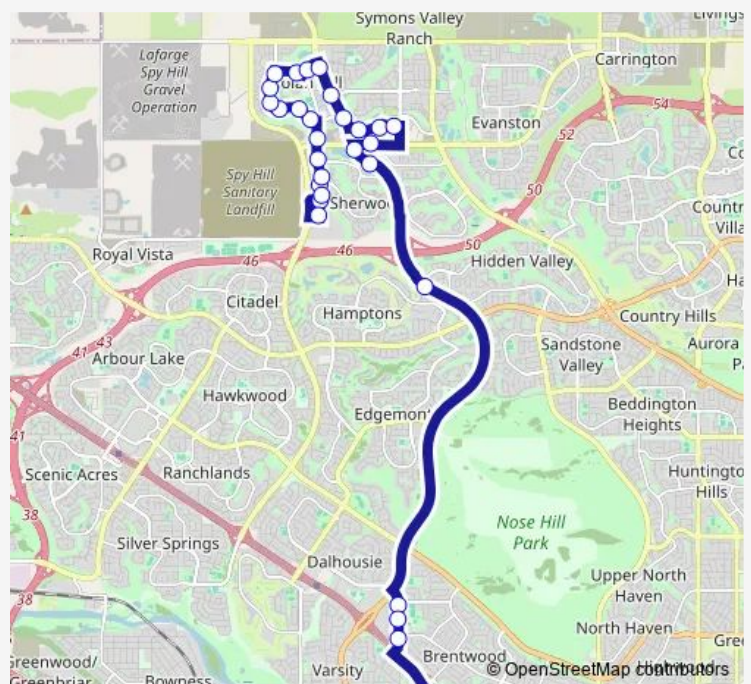

NB Northland DR @ Northmount DR Nw

NB Northland DR @ N. of Northmount DR Nw

NB Northland DR @ 52 AV Nw

NB Northland DR NW @ N. of 52 AV Nw

NB Shaganappi TR @ Hidden Valley DR Nw

NB Shaganappi Tr @ Sherwood Ga Nw

### Route schedule

Brentwood LRT Station Eb — SB Sherview DR @ Sherwood BV (South Leg) Nw

Monday 06:23-23:59

Tuesday 06:23-23:59

Wednesday 06:23-23:59

Thursday 06:23-23:59

Friday 06:23-23:59

Saturday 06:26-23:56

Sunday 06:26-23:56

### Route info

Direction: Brentwood LRT Station Eb

Stops: 37

Trip Duration: 0 hour 40 min

82 — Nolan Hill

WB Sage Hill BV @ Sage Hill PS Nw

WB Sage Hill BV @ E. of Shaganappi Tr Nw

NB Shaganappi Tr @ Nolan Hill Bv Nw