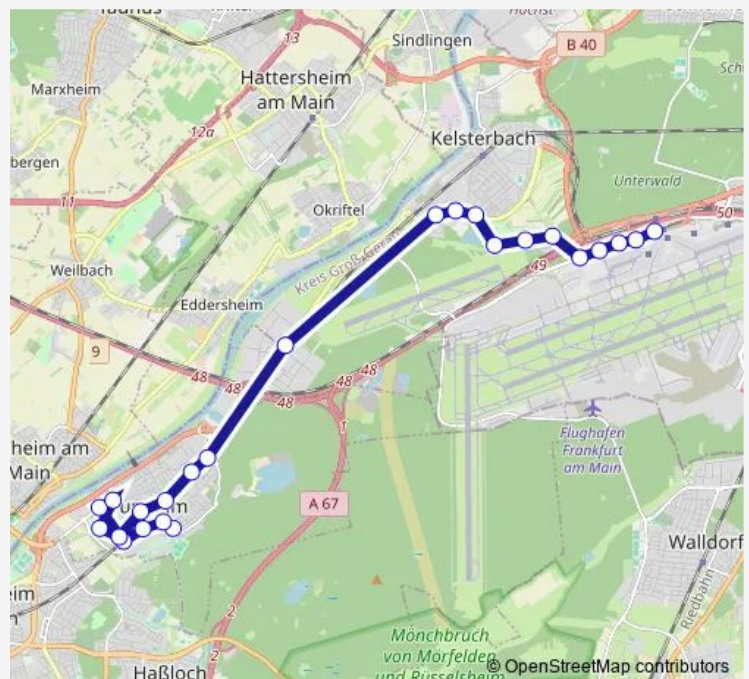

Raunheim Elbestraße

Raunheim Moselstraße

Raunheim West

Raunheim Am Schifferstück

Route schedule

Frankfurt (Main) Flughafen Terminal 1 — Raunheim Sportpark

Monday 05:06-21:06

Tuesday 05:06-21:06

Wednesday 05:06-21:06

Thursday 05:06-21:06

Friday 05:06-21:06

Saturday —

Sunday —

Route info

Direction: Frankfurt (Main) Flughafen Terminal 1

Stops: 24

Trip Duration: 0 hour 40 min

82

BusMaps

Raunheim Dr.-Rein-Platz

Raunheim Römerstraße

Raunheim Sportpark

Direction

Raunheim Sportpark — Frankfurt (Main) Flughafen Terminal 1

Thursday 04:21-19:27

Friday 04:21-19:27

Saturday —

Sunday —

Route info

Direction: Raunheim Sportpark

Stops: 24

Trip Duration: 0 hour 38 min