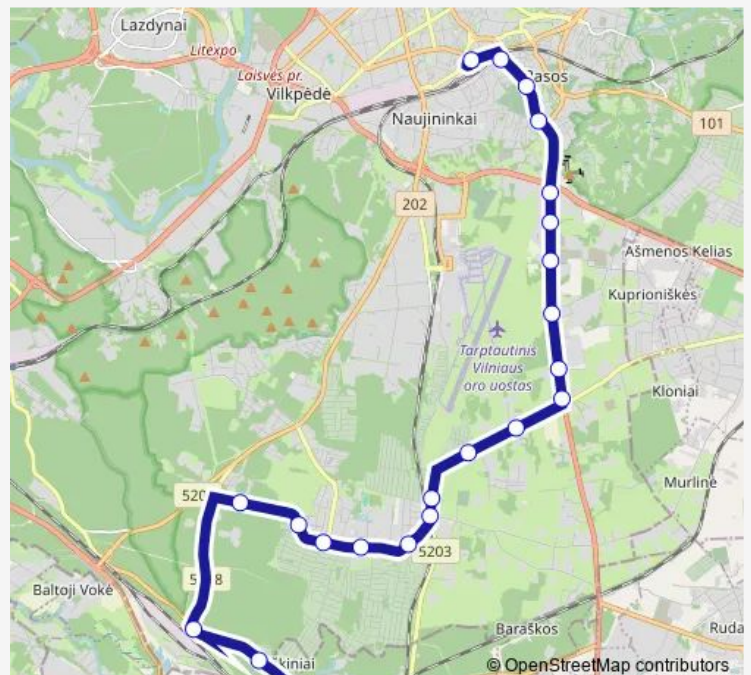

Monday 22:34-23:31

Tuesday 22:34-23:31

Wednesday 22:34-23:31

Thursday 22:34-23:31

Friday 22:34-23:31

Saturday 22:58-23:30

Sunday 22:58-23:30

Route info

Direction:

Stops: 0

Trip Duration: – min

Direction

Stotis — 2-ieji Juodšiliai

23 stops

[Open route schedule](#)

Stotis