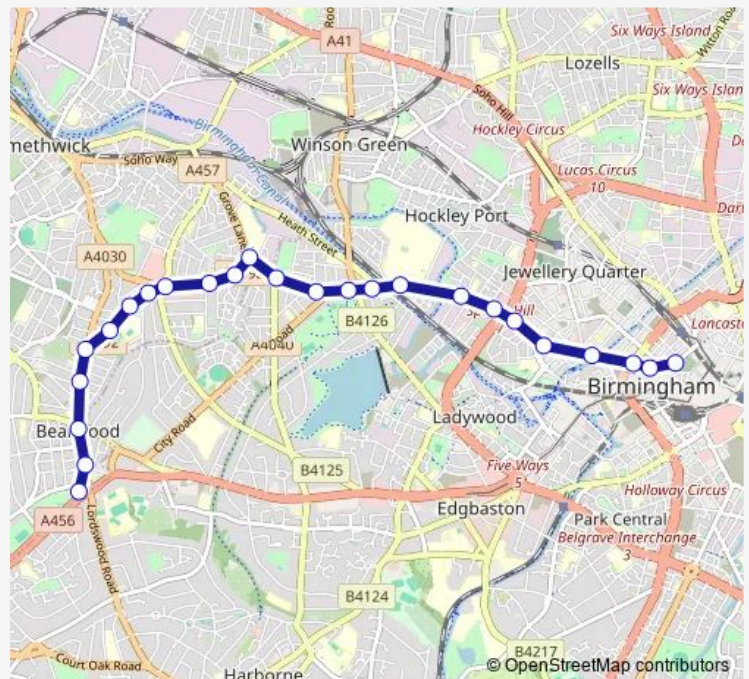

Cape Primary School

Grove Lane

Midland Met Hospital

Algernon Rd

City Rd

Summerfield Park

Heath St

Hooper Street

Thursday 05:00-23:07

Friday 05:00-23:07

Saturday 05:00-23:07

Sunday 05:12-23:07

Route info

Direction: Adkins Lane Terminus

Stops: 30

Trip Duration: 0 hour 41 min

82 — Birmingham - Bearwood via Cape Hill

Nelson St

Charlotte St

Brunel St

Alexandra Theatre

Smallbrook Queensway

New St Station

Bus Mall

Colmore Circus

Colmore Row

**Direction**

Colmore Row — Adkins Lane Terminus

25 stops

[Open route schedule](#)

Colmore Row

Edmund Street