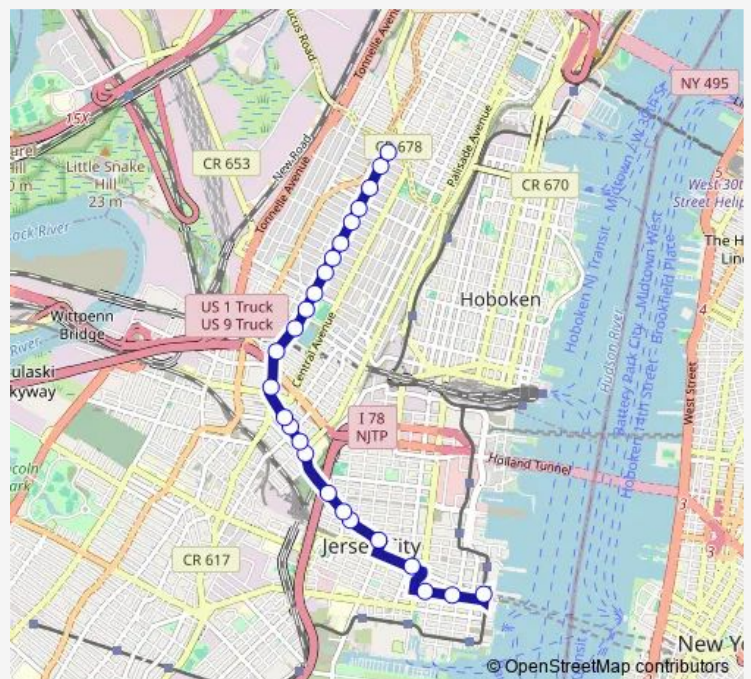

Summit AVE AT Newark Ave

Summit AVE AT Hopkins Ave

Summit AVE 255'N OF Jefferson Ave

Summit AVE AT Carlton Ave

Summit AVE AT Manhattan Ave

Summit AVE AT Hutton St

Summit AVE AT Griffith St

Summit AVE AT Bowers St

Summit AVE AT South St

Route schedule

C Columbus Drive AT Hudson St — Summit AVE AT Hague St

Monday	15:00-18:25
Tuesday	15:00-18:25
Wednesday	15:00-18:25
Thursday	15:00-18:25
Friday	15:00-18:25
Saturday	—
Sunday	—

Route info

Direction: C Columbus Drive AT Hudson St

Stops: 25

Trip Duration: 0 hour 24 min

Summit AVE AT Paterson St

Summit AVE AT North St

Summit AVE AT Grace St

Summit AVE AT Hague St

Wednesday 06:40-08:30

Thursday 06:40-08:30

Friday 06:40-08:30

Saturday —

Sunday —

Route info

Direction: Summit AVE AT Hague St

Stops: 27