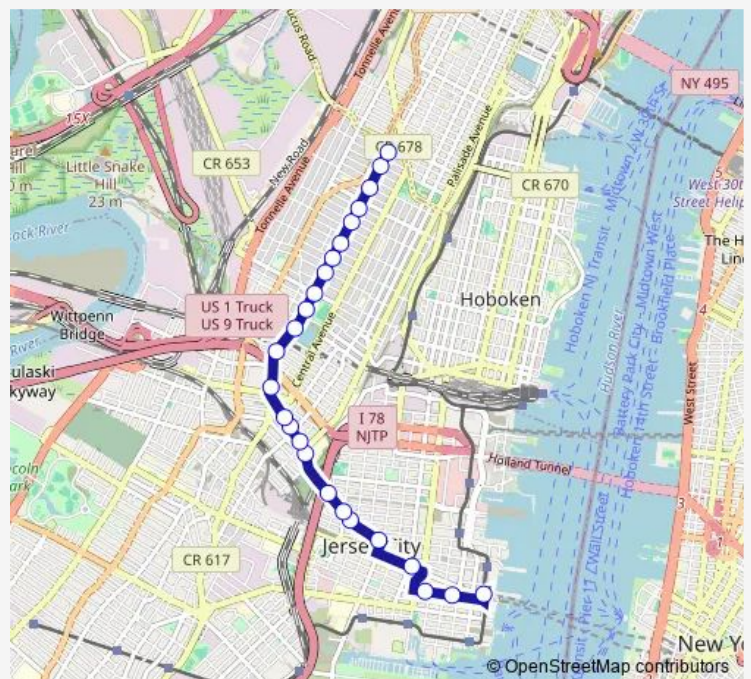

Summit AVE AT Newark Ave

Summit AVE AT Hopkins Ave

Summit AVE 255'N OF Jefferson Ave

Summit AVE AT Carlton Ave

Summit AVE AT Manhattan Ave

Summit AVE AT Hutton St

Summit AVE AT Griffith St

Summit AVE AT Bowers St

Summit AVE AT South St

Route schedule

C Columbus Drive AT Hudson St — Summit AVE AT Hague St

Monday	15:00-18:25
Tuesday	15:00-18:25
Wednesday	15:00-18:25
Thursday	15:00-18:25
Friday	15:00-18:25
Saturday	—
Sunday	—

Route info

Direction: C Columbus Drive AT Hudson St

Stops: 25

Trip Duration: 0 hour 24 min

Summit AVE AT Paterson St

Summit AVE AT North St

Summit AVE AT Grace St

Summit AVE AT Hague St

Wednesday 06:40-08:30

Thursday 06:40-08:30

Friday 06:40-08:30

Saturday —

Sunday —

Route info

Direction: Summit AVE AT Hague St

Stops: 27