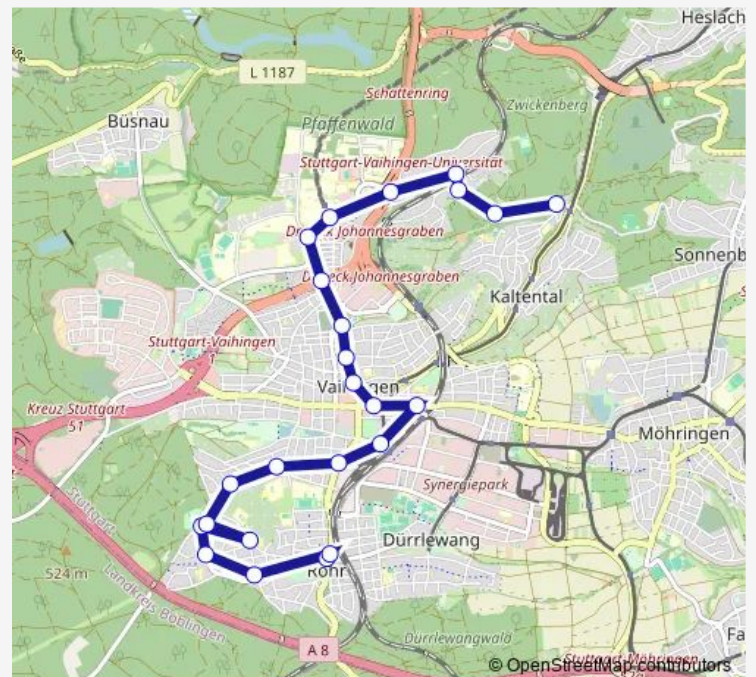

### Route schedule

Rohr Mitte — Waldeck

Monday —

Tuesday —

Wednesday —

Thursday —

Friday —

Saturday —

### Route info

Direction: Rohr Mitte

Stops: 24

Trip Duration: 0 hour 30 min

82

Dachswaldweg

Im Elsental

Waldeck