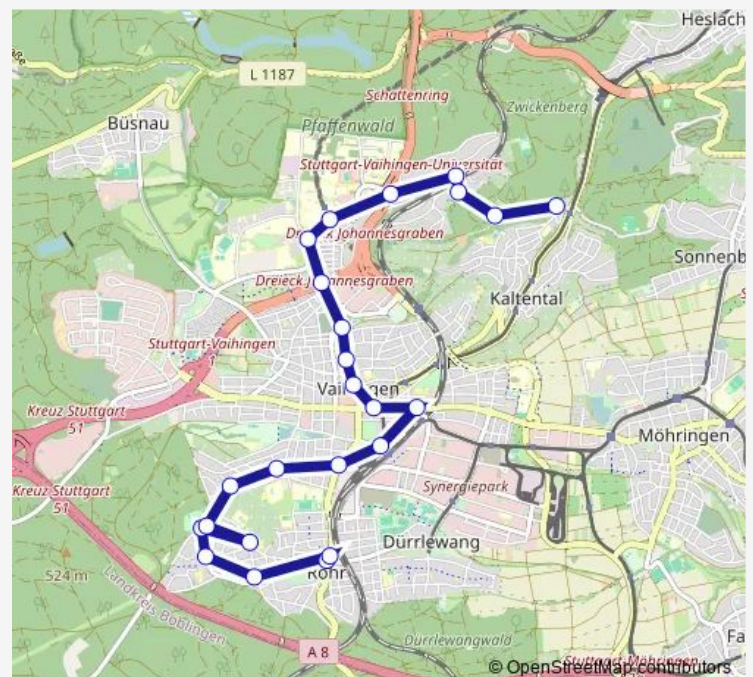

Dachswald

Route schedule

Rohr Mitte — Waldeck

Monday —

Tuesday —

Wednesday —

Thursday —

Friday —

Saturday —

Sunday 08:53-19:52

Route info

Direction: Rohr Mitte

Stops: 24

Trip Duration: 0 hour 30 min

Dachswaldweg

Im Elsental

Waldeck

Direction

Waldeck — Leinfelden

36 stops

[Open route schedule](#)

Waldeck

Im Elsental

Dachswaldweg