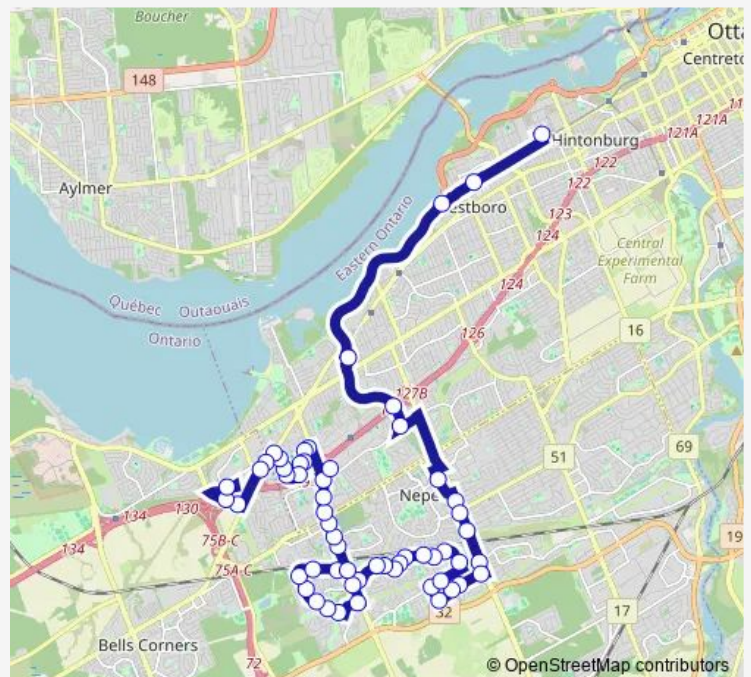

### Route schedule

Baseline 1c — Greenbank / Banner

|           |       |
|-----------|-------|
| Monday    | 08:15 |
| Tuesday   | 08:15 |
| Wednesday | 08:15 |
| Thursday  | 08:15 |
| Friday    | 08:15 |
| Saturday  | —     |
| Sunday    | —     |

### Route info

Direction: Baseline 1c

Stops: 23

Trip Duration: 0 hour 13 min

Greenbank / Craig Henry

Greenbank / Banner

**Direction**

Tunney'S Pasture F — Bayshore B

58 stops

[Open route schedule](#)

Tunney'S Pasture F

Westboro A

Dominion 1a

Lincoln Fields 3a

Queensway 1a

Iris 1a