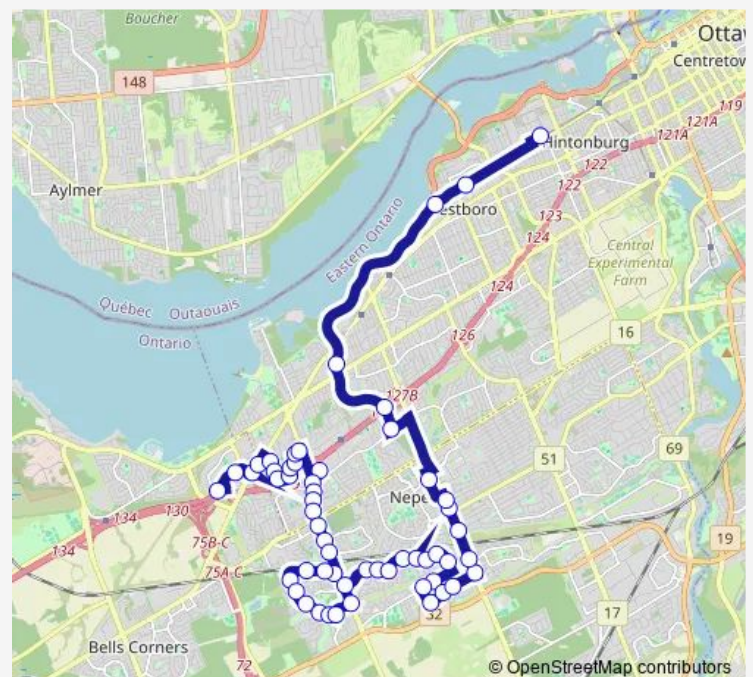

### Route schedule

Baseline — Greenbank / Banner

Monday 08:15

Tuesday 08:15

Wednesday 08:15

Thursday 08:15

Friday 08:15

Saturday —

### Route info

Direction: Baseline

Stops: 23

Trip Duration: 0 hour 13 min

82 — Bayshore - Tunney's Pasture

BusMaps

Greenbank / Craig Henry

Greenbank / Banner

**Direction**

Tunney'S Pasture — Bayshore

58 stops

[Open route schedule](#)

Tunney'S Pasture

Westboro A

Dominion

Lincoln Fields 3a