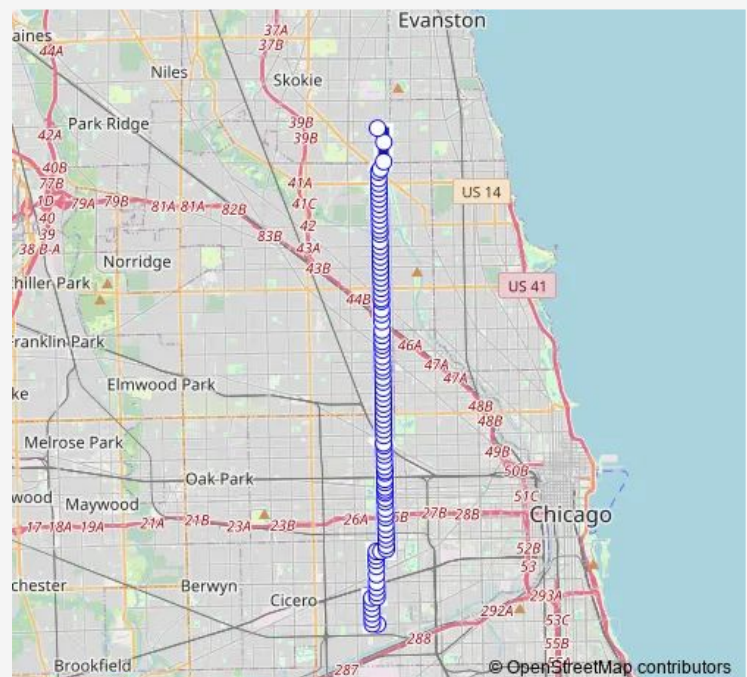

### Route schedule

Lincolnwood Town Center — Central Park & 31st Street

Monday 04:13-19:40

Tuesday 04:13-19:40

Wednesday 04:13-19:40

Thursday 04:13-19:40

Friday 04:13-19:40

Saturday 04:27-19:34

### Route info

Direction: Lincolnwood Town Center

Stops: 96

Trip Duration: 1 hour 16 min

82 — Kimball/Homan

Kimball & Sunnyside

Kimball & Montrose

Kimball & Cullom