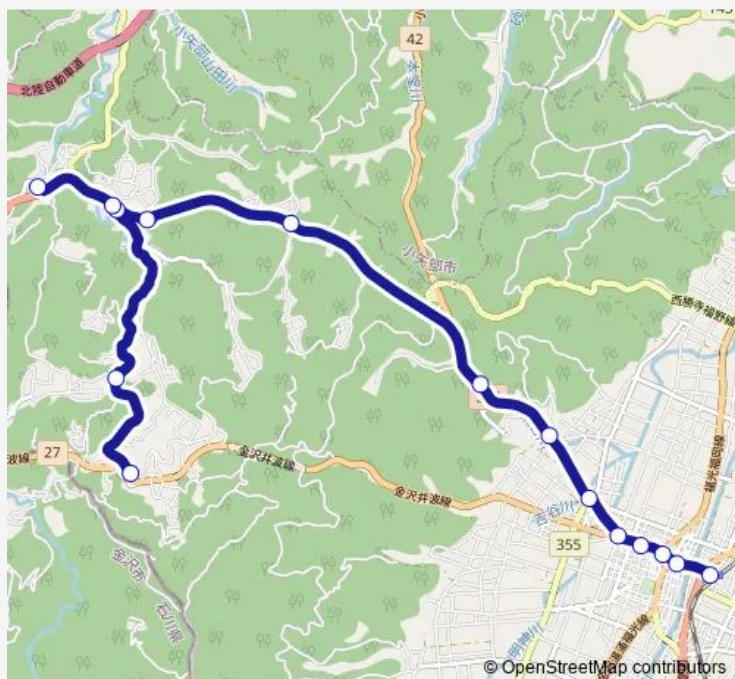

Bus 土山線(Jr福光駅方面1便)

Go to website

Direction

小又西口 — Jr福光駅

15 stops

[Open route schedule](#)

小又西口

土山

旧福光西部小学校前

高窪

砂子谷

上砂子谷

蔵原口

川合田温泉

華山温泉前

中の江

福光西口

福光西町

中央図書館前

福光東町

Jr福光駅

Route schedule

小又西口 — Jr福光駅

Monday 06:30

Tuesday 06:30

Wednesday 06:30

Thursday 06:30

Friday 06:30

Saturday —

Sunday —

Route info

Direction: 小又西口

Stops: 15

Trip Duration: 0 hour 24 min

土山線(Jr福光駅方面1便)