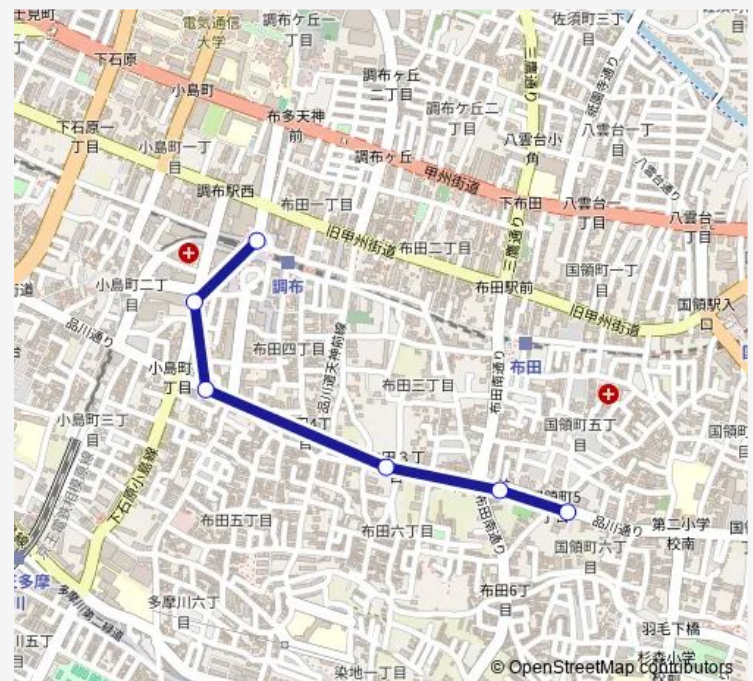

Direction

調布車庫前 — 調布駅北口

6 stops

[Open route schedule](#)

調布車庫前

地蔵前

品川通上布田

調布駅入口

調布市役所

調布駅北口

Route schedule

調布車庫前 — 調布駅北口

Monday	05:49-06:14
Tuesday	05:49
Wednesday	05:49-06:14
Thursday	05:49-06:14
Friday	05:49
Saturday	05:30-06:14
Sunday	05:49-06:14

Route info

Direction: 調布車庫前

Stops: 6

Trip Duration: 0 hour 10 min

調 3 4 -入 Bus time schedules and route maps are available in an offline PDF at busmaps.com. Use the busmaps.com website to see live bus times, train schedule or subway schedule, and step-by-step directions for all public transit in Chofu