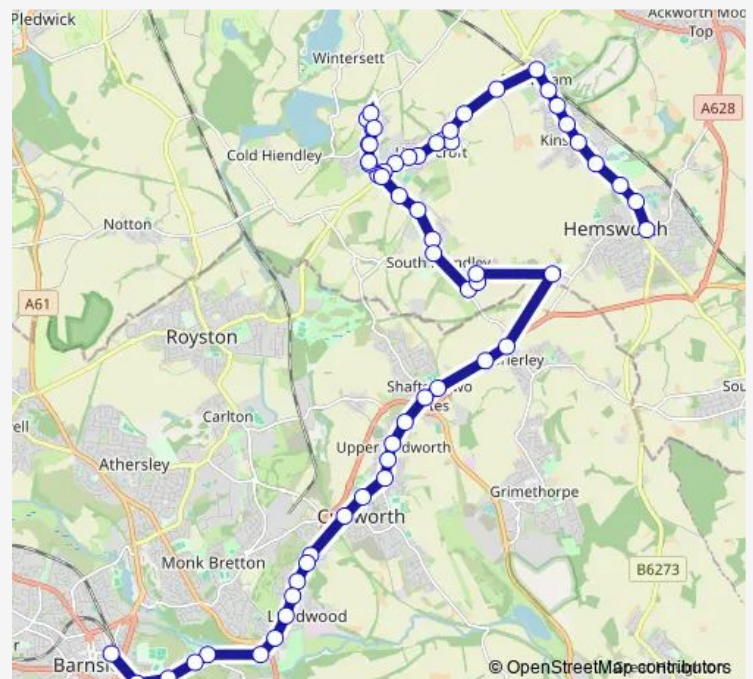

### Route schedule

Bus Station stand E — Barnsley Interchange/A16

Monday 07:39-16:59

Tuesday 07:39-16:59

Wednesday 07:39-16:59

Thursday 07:39-16:59

Friday 07:39-16:59

Saturday 07:54-16:59

### Route info

Direction: Bus Station stand E

Stops: 59

Trip Duration: 0 hour 58 min

198

BusMaps

Ryhill School

Lakeside Estate Nostell Lane

## Route info

Direction: Barnsley Interchange/A16

Stops: 58

Trip Duration: 0 hour 55 min

South Hiendley School

High Well Hill Lane

Henry Avenue

Havercroft Green A