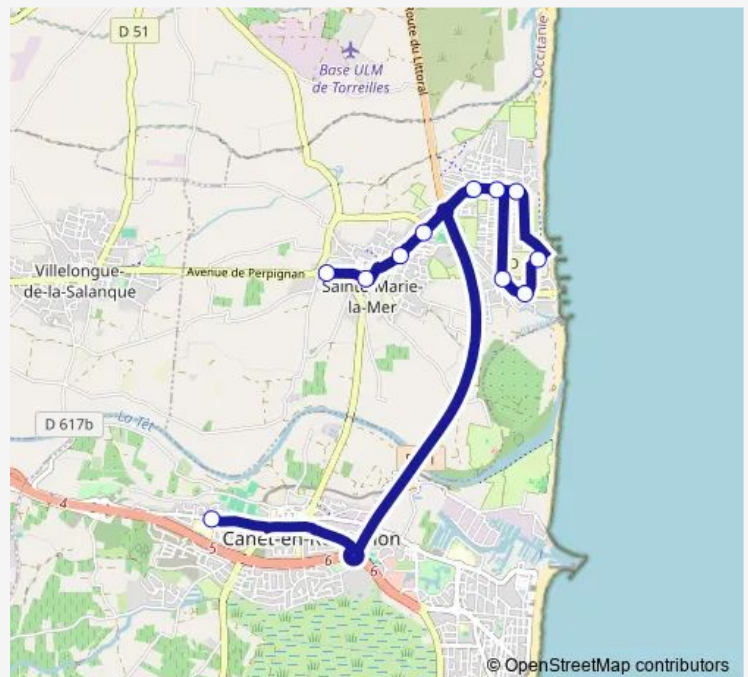

Bus 198 Sainte-Marie - Collège Côte Radieuse[Go to website](#)**Direction**

undefined — undefined

0 stops

[Open route schedule](#)**Route schedule**

undefined — undefined

Monday 16:05-17:05

Tuesday 16:05-17:05

Wednesday 12:45

Thursday 16:05-17:05

Friday 16:05

Saturday —

Sunday —

Route info

Direction:

Stops: 0

Trip Duration: — min

Direction

Oméga — Collège Côte Radieuse

7 stops

[Open route schedule](#)

Oméga
Albatros
Ste-Marie Plage
Pergola
Marendes
Aloès
Collège Côte Radieuse

Route schedule

Oméga — Collège Côte Radieuse

Monday	—
Tuesday	—
Wednesday	08:00
Thursday	—
Friday	—
Saturday	—
Sunday	—

Route info

Direction: Oméga

Stops: 7

Trip Duration: 0 hour 20 min

198 Bus time schedules and route maps are available in an offline PDF at busmaps.com. Use the busmaps.com website to see live bus times, train schedule or subway schedule, and step-by-step directions for all public transit in Perpignan