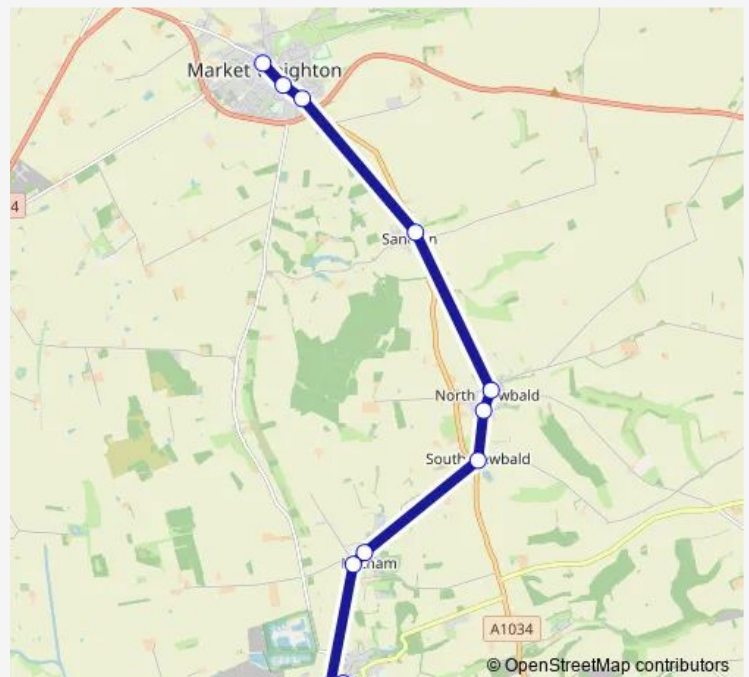

Saturday —

Sunday —

Route info

Direction: Market Weighton Market PI

Stops: 11

Trip Duration: 0 hour 45 min

198 — North Cave - Market Weighton

Direction

North Cave Westgate — Market Weighton York Rd

10 stops

[Open route schedule](#)

North Cave Westgate

Hotham Main Street

South Newbald Rd

North Newbald Church

North Newbald Burgate

Sancton King Street

Market Weighton Sancton Road

Market Weighton Southgate

Market Weighton High St

Market Weighton York Rd

Route schedule

North Cave Westgate — Market Weighton York Rd

Monday —

Tuesday 09:30

Wednesday —

Thursday —

Friday 09:30

Saturday —

Sunday —

Route info

Direction: North Cave Westgate