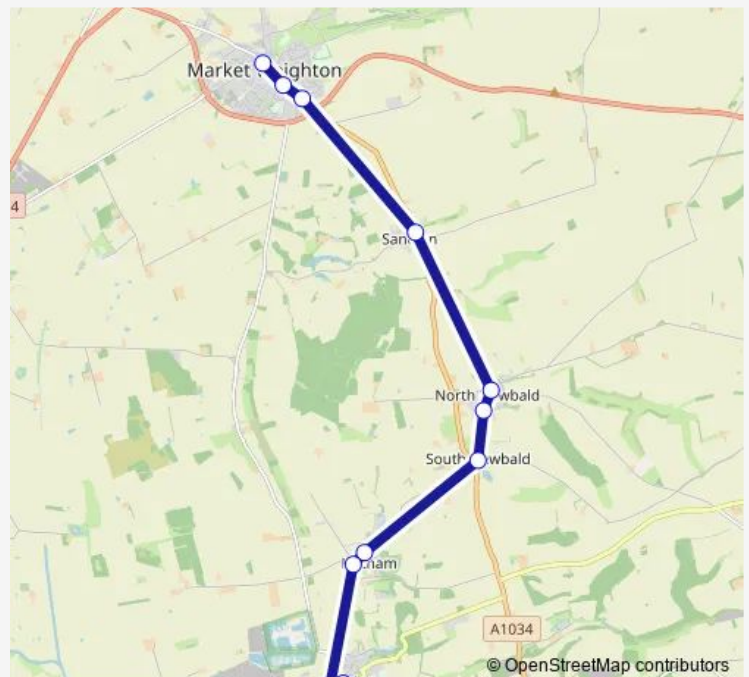

Saturday —

Sunday —

Route info

Direction: Market Weighton Market PI

Stops: 11

Trip Duration: 0 hour 45 min

198 — North Cave - Market Weighton

Direction

North Cave Westgate — Market Weighton York Rd

10 stops

[Open route schedule](#)

North Cave Westgate

Hotham Main Street

South Newbald Rd

North Newbald Church

North Newbald Burgate

Sancton King Street

Market Weighton Sancton Road

Market Weighton Southgate

Market Weighton High St

Market Weighton York Rd

Route schedule

North Cave Westgate — Market Weighton York Rd

Monday	—
Tuesday	09:30
Wednesday	—
Thursday	—
Friday	09:30
Saturday	—
Sunday	—