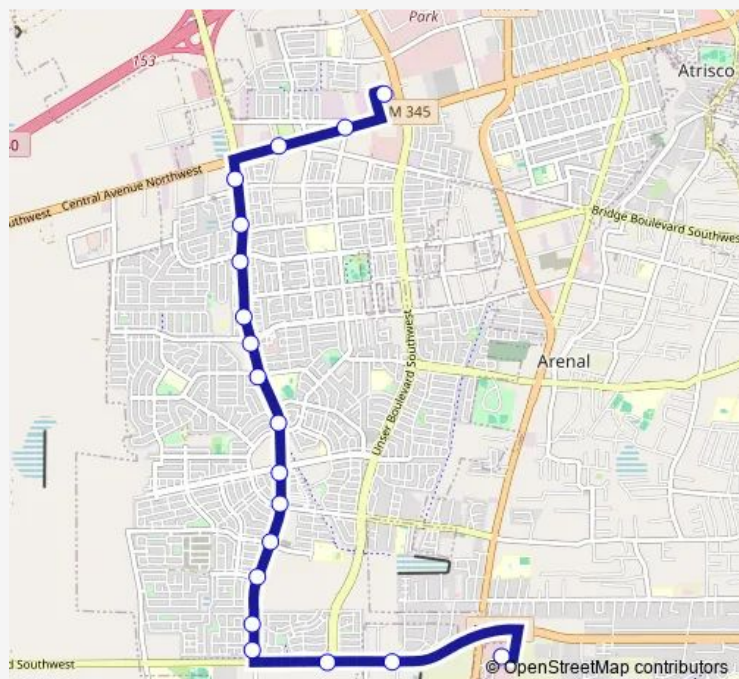

Direction

Dennis Chavez @ 118th — Cutc Bay D

17 stops

[Open route schedule](#)

Dennis Chavez @ 118th

98th @ Dennis Chavez

98th @ Rio Clara

98th @ Colobel

98th @ Eucariz

98th @ Central

Central @ 94th

Central @ 86th

Cutc Bay D

Route schedule

Dennis Chavez @ 118th — Cutc Bay D

Monday 07:09-17:16

Tuesday 07:09-17:16

Wednesday 07:09-17:16

Thursday 07:09-17:16

Friday 07:09-17:16

Saturday —

Sunday —

Route info

Direction: Dennis Chavez @ 118th

Stops: 17

Trip Duration: 0 hour 15 min

Direction

Cutc Bay D — Dennis Chavez @ 118th

16 stops

[Open route schedule](#)

Cutc Bay D

Central @ 86th