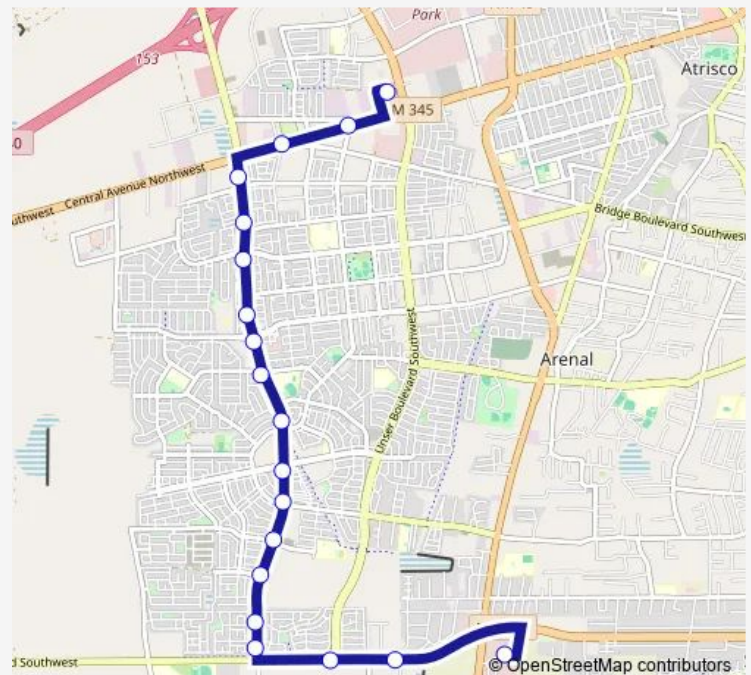

98th St. @ Westgate Park

98th @ Demi Rd

98th @ Eucariz

98th @ Central

Central @ 94th

Central @ 86th

Cutc Bay D

Route schedule

Dennis Chavez @ 118th — Cutc Bay D

Monday 07:09-17:16

Tuesday 07:09-17:16

Wednesday 07:09-17:16

Thursday 07:09-17:16

Friday 07:09-17:16

Saturday —

Sunday —

Route info

Direction: Dennis Chavez @ 118th

Stops: 17

Trip Duration: 0 hour 15 min

198 — 98th / Dennis Chavez

Direction

Cutc Bay D — Dennis Chavez @ 118th

16 stops

[Open route schedule](#)

Cutc Bay D

Central @ 86th

Central @ 94th

98th @ Sunset Gardens

98th @ Eucariz

98th @ Tower

98th @ Westgate Park Plaza