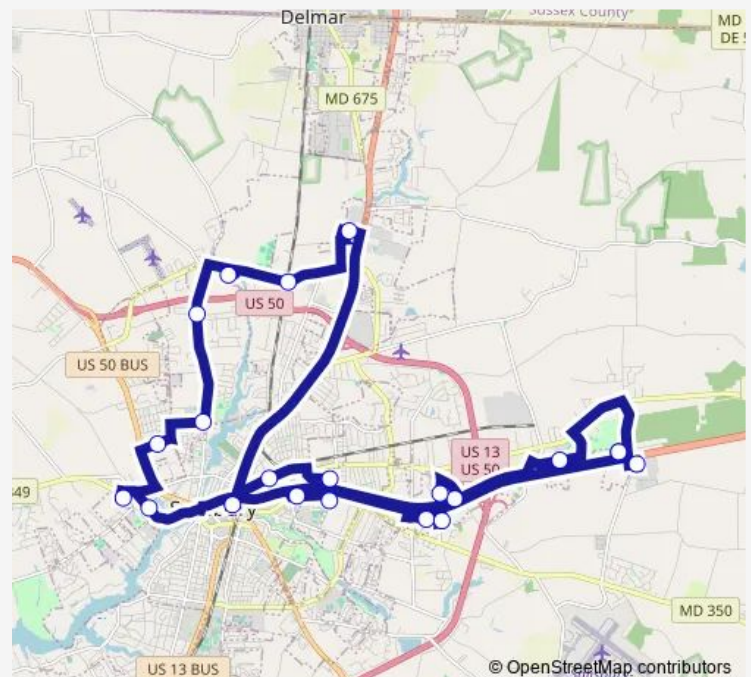

Civic Ave. & Saratoga St.

Twilley Center

Walgreen's @ 917 Mt. Hermon Rd.

Woodbrooke Dr. - TLC Medical Ctr.

K-Mart - Salisbury

Merritt Mill Rd @ Microtel

Health South

Wor Wic Community College

Shore Transit Bus Terminal

### Route schedule

Shore Transit Bus Terminal — Shore Transit Bus Terminal

Monday 07:00-18:00

Tuesday 07:00-18:00

Wednesday 07:00-18:00

Thursday 07:00-18:00

Friday 07:00-18:00

Saturday —

### Route info

Direction: Shore Transit Bus Terminal

Stops: 21

Trip Duration: 1 hour 26 min

198 — East & West Salisbury

198 Bus time schedules and route maps are available in an offline PDF at [busmaps.com](https://busmaps.com). Use the [busmaps.com](https://busmaps.com) website to see live bus times, train schedule or subway schedule, and step-by-step directions for all public transit in Salisbury