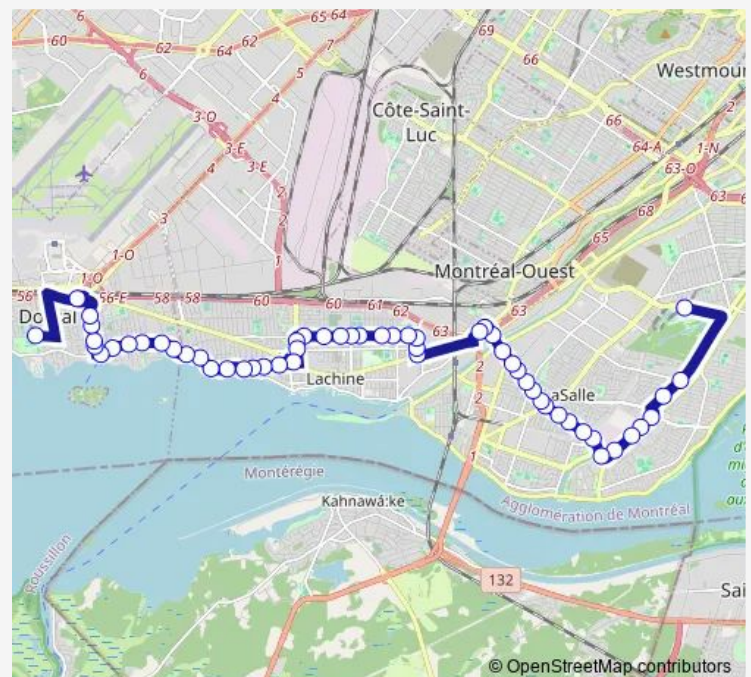

Dollard / Elmslie

Dollard / Saint-Patrick

Saint-Pierre / Notre-Dame

Saint-Jacques / No 345

Route schedule

Station Angrignon (des Trinitaires / Lamont) — École Dorval-Jean-Xxiii (Dawson / No 1301)

Monday 05:31-01:24⁺¹

Tuesday 05:31-01:24⁺¹

Wednesday 05:01-01:24⁺¹

Thursday 05:01-01:24⁺¹

Friday 05:31-01:24⁺¹

Saturday 05:01-01:54⁺¹

Sunday 05:01-01:24⁺¹

Route info

Direction: Station Angrignon (des Trinitaires / Lamont)

Stops: 56

Trip Duration: 1 hour 13 min

198 — Broadway

Saint-Jacques / Richardson

Victoria / 1re Avenue

1re Avenue / Saint-Antoine

1re Avenue / Provost

Provost / 3e Avenue

Provost / 7e Avenue

Provost / 10e Avenue

Provost / 16e Avenue

Provost / Esther-Blondin

Provost / 20e Avenue

Provost / 25e Avenue

Provost / 31e Avenue

32e Avenue / Provost