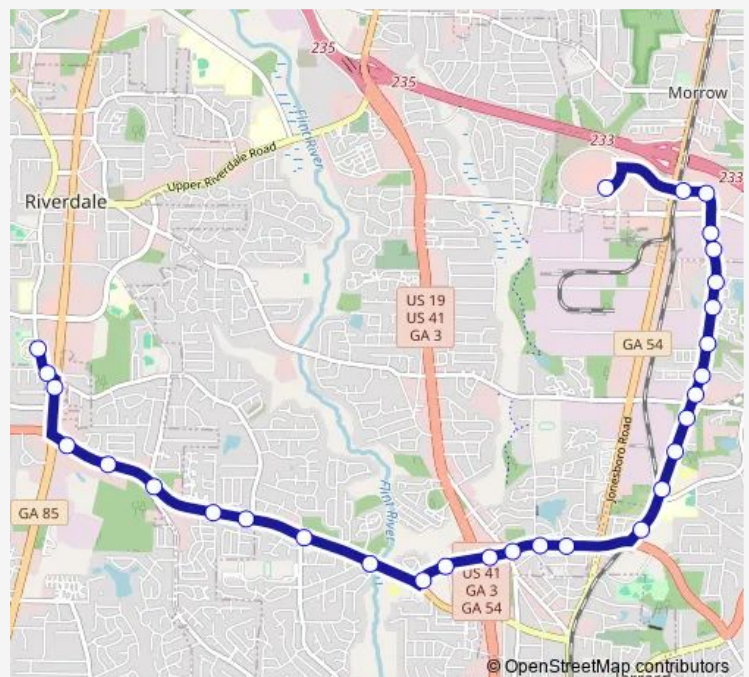

SR 138 @ CROSS RD PKWY

SR 138 @ NORTH AVE

SR 138 @ RIVERVIEW PL

Route schedule

SOUTHLAKE MALL — CHURCH ST @ TOWN CENTER DR

Monday 05:38-23:38

Tuesday 05:38-23:38

Wednesday 05:38-23:38

Thursday 05:38-23:38

Friday 05:38-23:38

Saturday 05:38-23:38

Sunday 05:38-23:38

Route info

Direction: SOUTHLAKE MALL

Stops: 31

Trip Duration: 0 hour 27 min

198 — Southlake Parkway

SR 138 @ OLD ROUNDTREE RD

SR 138 @ ROUNTREE RD

SR 138 @ ANTEBELLUM LN

SR 138 @ TAYLOR RD

SR 138 @ WINDEREMERE DR

SR 138 @ SR 85

SR 85 @ SR 138

SR 85 @ ROUNTREE RD

CHURCH ST @ BETHSAIDA RD

CHURCH ST @ TOWN CENTER DR

Direction

CHURCH ST @ TOWN CENTER DR — SOUTHLAKE MALL

30 stops

[Open route schedule](#)

CHURCH ST @ TOWN CENTER DR