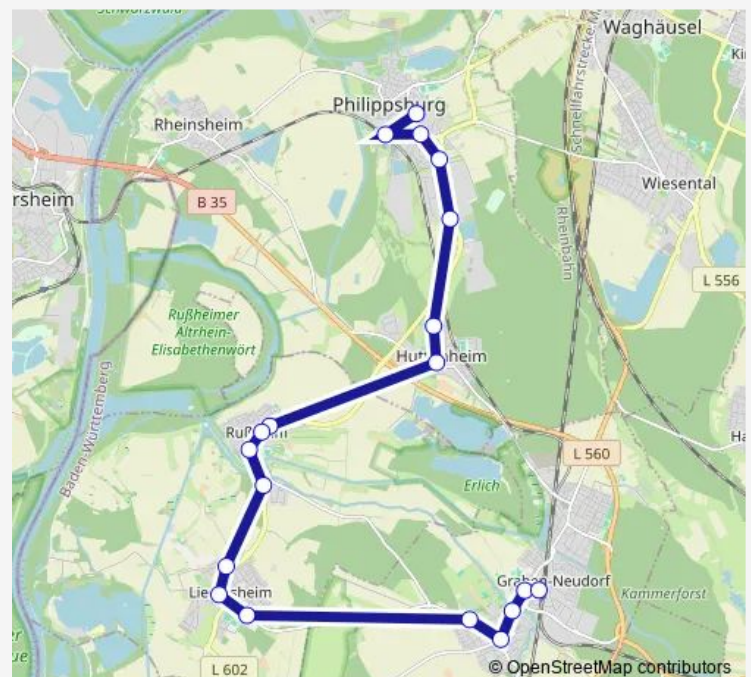

Route schedule

Graben-Neudorf — Rußheim Huttenheimer Str.

Monday —

Tuesday —

Wednesday 05:53-18:53

Thursday —

Friday 05:53-18:53

Saturday —

Sunday —

Route info

Direction: Graben-Neudorf

Stops: 12

Trip Duration: 0 hour 17 min

Direction

Philippsburg Schulzentrum — Graben-Neudorf

19 stops