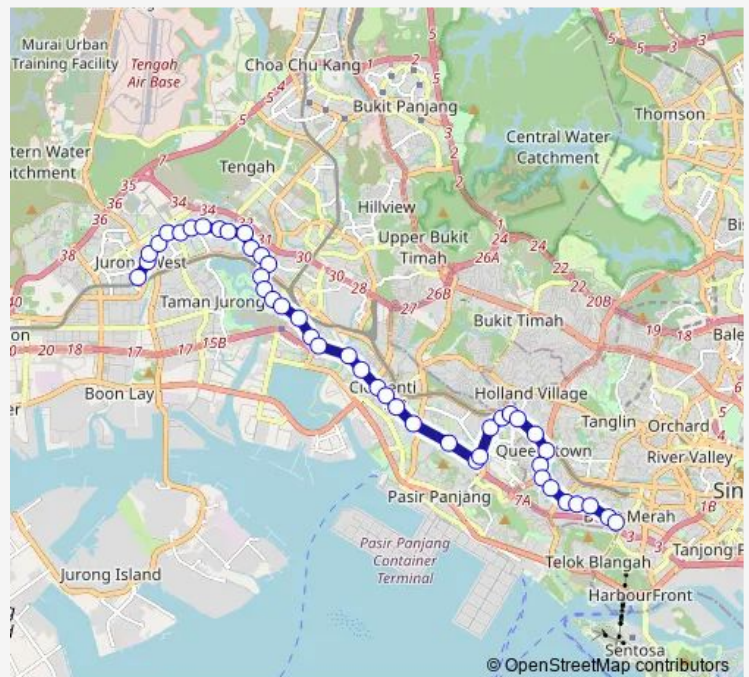

### Route schedule

Boon Lay Int — Bt Merah Int

Monday 05:30

Tuesday 05:30

Wednesday 05:30

Thursday 05:30

Friday 05:30

Saturday 05:30

### Route info

Direction: Boon Lay Int

Stops: 44

Trip Duration: 1 hour 18 min

198

BusMaps

Opp The Infiniti

OPP Newest

## Route info

Direction: Bt Merah Int

Stops: 44

Trip Duration: 1 hour 23 min

Jurong Town Hall

Opp Jurong East Lib

S'pore Science Ctr

Aft S'pore Science Ctr