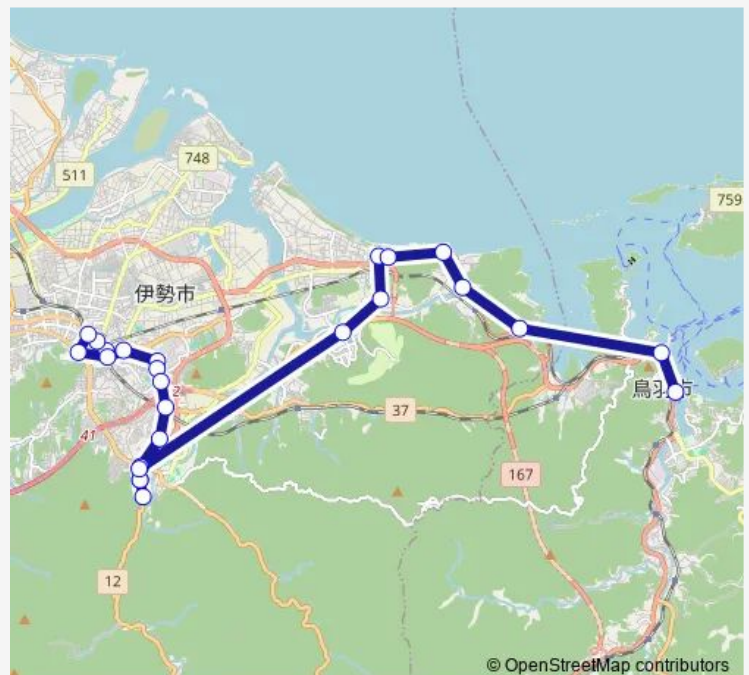

### Route schedule

鳥羽水族館・ミキモト真珠島 — 宇治山田駅前

Monday 08:18-17:18

Tuesday 08:18-17:18

Wednesday 08:18-17:18

Thursday 08:18-17:18

Friday 08:18-17:18

Saturday —

### Route info

Direction: 鳥羽水族館・ミキモト真珠島

Stops: 26

Trip Duration: 1 hour 11 min

© OpenStreetMap contributors

宇治山田駅前

吹上町

伊勢市駅前

## Route info

Direction: 鳥羽シーサイドホテル

Stops: 27

Trip Duration: 1 hour 19 min

外宮前

宇治山田駅前

## Route info

Direction: 宇治山田駅前

Stops: 25

Trip Duration: 1 hour 7 min

Can Bus time schedules and route maps are available in an offline PDF at busmaps.com. Use the busmaps.com website to see live bus times, train schedule or subway schedule, and step-by-step directions for all public transit in Ise