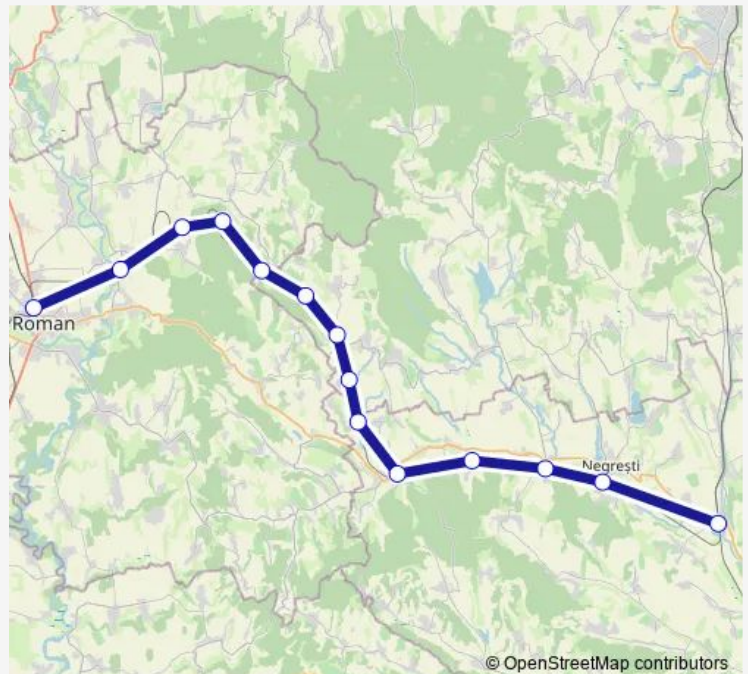

## Direction

Roman — Buhăiești

14 stops

[Open route schedule](#)

Roman  
Sagna h.  
Vulpășești h.  
Stănița h.  
Piscu Rusului h.  
Zece Prăjini h.  
Dagâța  
Bălușești h.  
Suhuleț h.  
Mareșal C-tin Prezan Hm.  
Dumești h.  
Rafaila h.  
Negrești Vaslui Hm.  
Buhăiești

## Route schedule

Roman — Buhăiești

Monday	14:39-17:23
Tuesday	14:39-17:23
Wednesday	14:39-17:23
Thursday	14:39-17:23
Friday	14:39-17:23
Saturday	14:39-17:23
Sunday	14:39-17:23

## Route info

Direction: Roman

Stops: 14

Trip Duration: 2 hour 24 min

© OpenStreetMap contributors

R: Roman - Buhăiești Rail time schedules and route maps are available in an offline PDF at [busmaps.com](https://busmaps.com). Use the [busmaps.com](https://busmaps.com) website to see live bus times, train schedule or subway schedule, and step-by-step directions for all public transit in Negresti