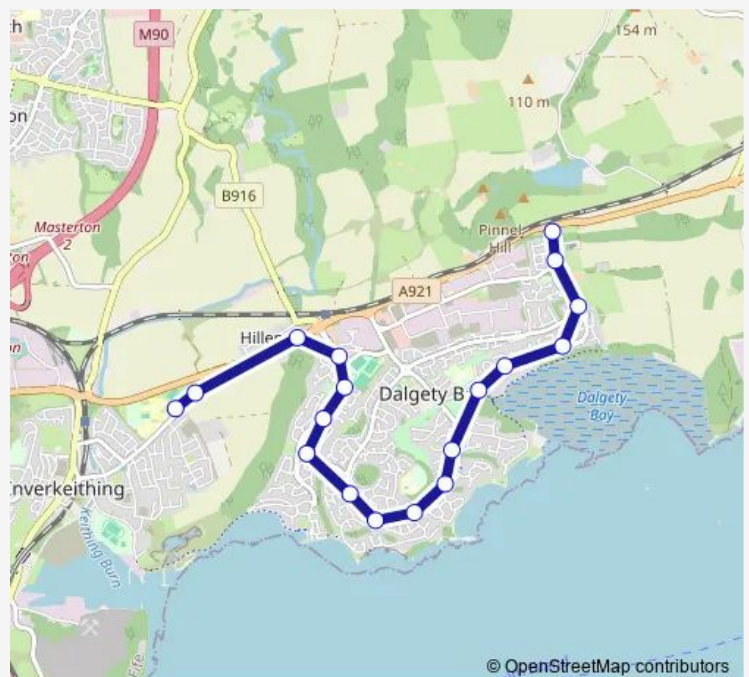

### Direction

Dalgety Church Yard — High School

18 stops

[Open route schedule](#)

- Dalgety Church Yard
- East Access Ridge Way
- Moray Way North Roundabout
- Frankfield Road
- Pinnel Place
- Oxcars Drive
- The Inches
- Lumsdaine Drive
- The Bridges
- Rosebery View
- Forth Reach
- Wayfarers Drive
- Parklands Crescent
- St David's Business Park
- Bypass
- The Avenue
- Curlew Way
- High School

### Route schedule

Dalgety Church Yard — High School

Monday	08:07
Tuesday	08:07
Wednesday	08:07
Thursday	08:07
Friday	08:07
Saturday	—
Sunday	—

### Route info

Direction: Dalgety Church Yard

Stops: 18

Trip Duration: 0 hour 18 min

■ IK5 — Inverkeithing High School - Fordell Gardens or Dalgety Bay

## Direction

High School — Dalgety Church Yard

18 stops

[Open route schedule](#)

High School

The Avenue

Bypass

St David's Business Park