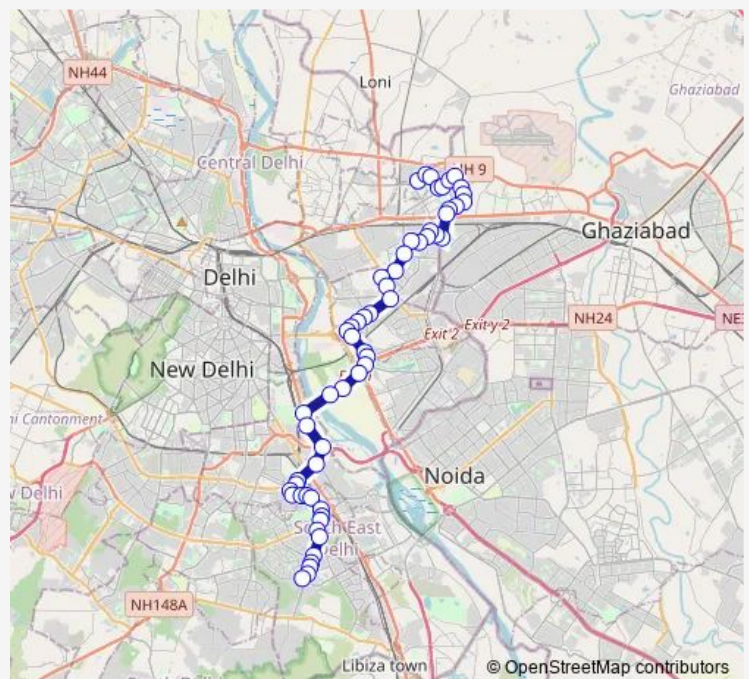

Thursday 06:50-17:00

Friday 06:50-17:00

Saturday 06:50-17:00

Sunday 06:50-17:00

Route info

Direction: Nand Nagari Terminal

Stops: 57

Trip Duration: 1 hour 52 min