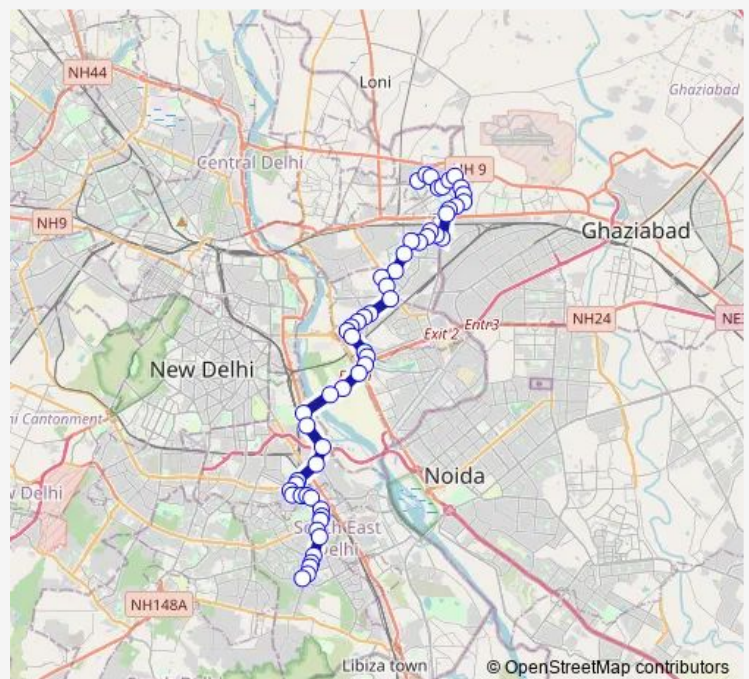

Thursday 06:50-17:00

Friday 06:50-17:00

Saturday 06:50-17:00

Sunday 06:50-17:00

Route info

Direction: Nand Nagari Terminal

Stops: 57

Trip Duration: 1 hour 52 min