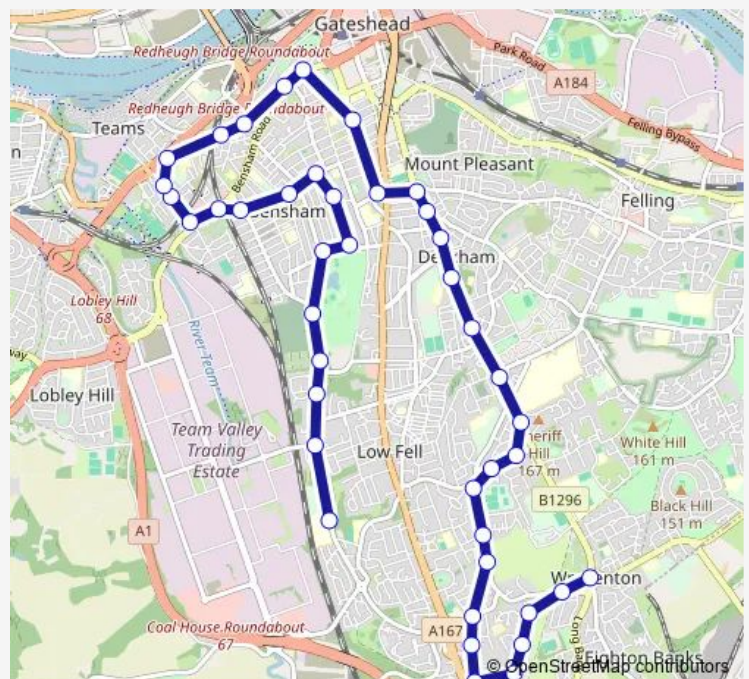

Saltwell Road-Stephenson Street

Lobley Hill Road-Newbury Place

Victoria Road-Lobley Hill Road

Victoria Road-Queen Street

Victoria Road

Derwentwater Road-Teams Club

Derwentwater Road-South Hill Road

School Street

Thursday 16:30

Friday —

Saturday —

Sunday —

Route info

Direction: Saltwell Road South-Chowdene Park

Stops: 42

Trip Duration: 0 hour 35 min

865n

Shipcote Lane

Old Durham Road-Split Crow Road

Old Durham Road-Carlingford Terrace

Old Durham Road-The Plough Ph

Old Durham Road

Sheriffs Highway-Springfield Place

Queen Elizabeth Hospital