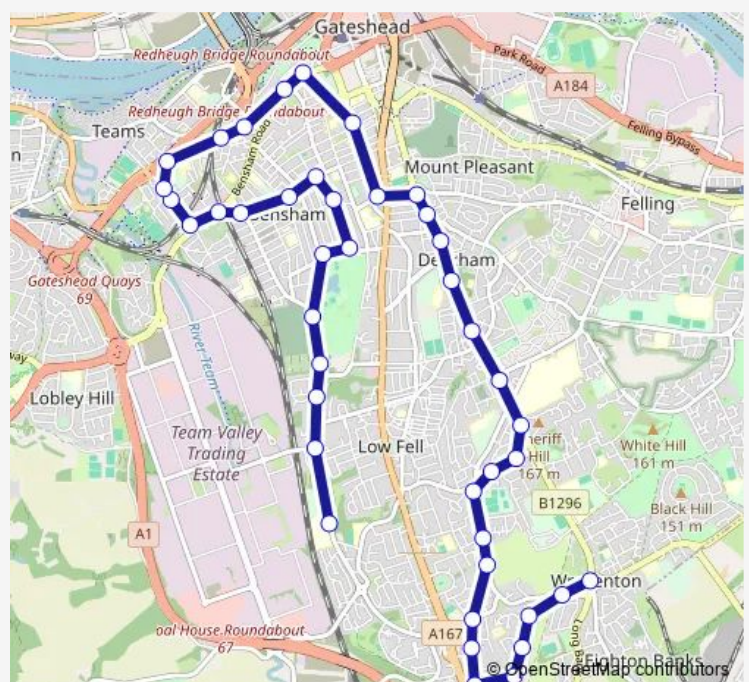

Saltwell Road-Stephenson Street

Lobley Hill Road-Newbury Place

Victoria Road-Lobley Hill Road

Victoria Road-Queen Street

Victoria Road

Derwentwater Road-Teams Club

Derwentwater Road-South Hill Road

School Street

Thursday 16:30

Friday —

Saturday —

Sunday —

Route info

Direction: Saltwell Road South-Chowdene Park

Stops: 42

Trip Duration: 0 hour 35 min

865N

Shipcote Lane

Old Durham Road-Split Crow Road

Old Durham Road-Carlingford Terrace

Old Durham Road-The Plough Ph

Old Durham Road

Sheriffs Highway-Springfield Place

Queen Elizabeth Hospital