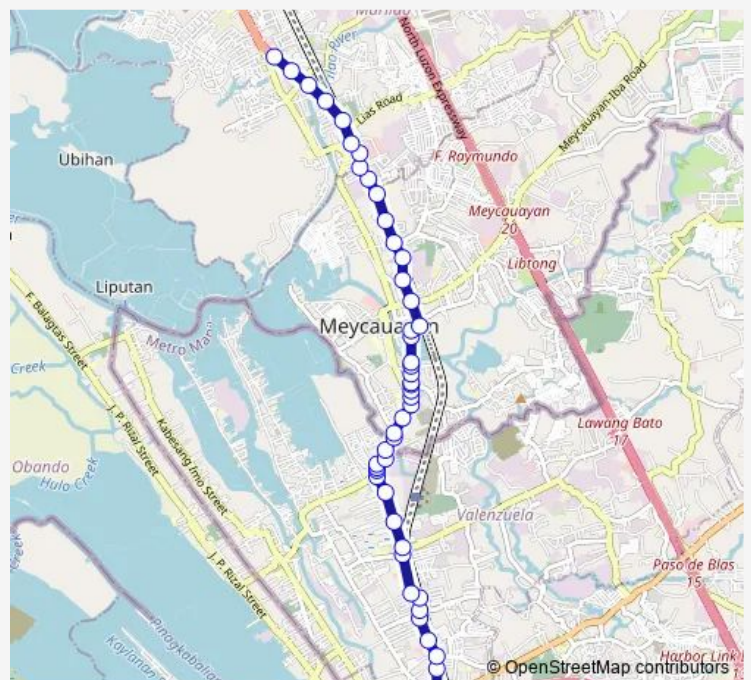

Bus Malinta - Bocaue via Mcarthur Hi-way

[Go to website](#)

Direction
 Flying V Gas, Macarthur Highway, Valenzuela City —
 Macarthur Highway Cemetary, Macarthur Highway, Mari-
 lao

50 stops

[Open route schedule](#)

- Flying V Gas, Macarthur Highway, Valenzuela City
- Macarthur Highway / Maysan Road Intersection, Malinta, Valenzuela City
- Malinta Elementary School, Macarthur Highway, Malinta, Valenzuela City
- Jolibee, Macarthur Highway, Malinta, Valenzuela City
- Parish Church or Isidro Labarador, Macarthur Highway, Malinta, Valenzuela City
- Macarthur Highway / San Miguel Interchange, Dalan-danan, Valenzuela City
- Galdrine Industrial Corp., Macarthur Highway, Dalan-danan, Valenzuela City
- Inglesia Ni Cristo, Macarthur Highway, Dalandanan, Valenzuela City
- Santos Encamacion Elementary School, Macarthur High-way, Dalandanan, Valenzuela City
- Dalandanan Health Centre, Macarthur Highway, Dalan-danan, Valenzuela City
- Dalandanan, Fire sub station, Macarthur Highway, Dalan-danan, Valenzuela City
- Ign Pharmacy, Macarthur Highway, Dalandanan, Valen-zuela City
- Macarthur Highway / Santiago Road Interchange, Dalan-danan, Valenzuela City
- Macarthur Highway, Dalandanan, Valenzuela City

Route schedule

Flying V Gas, Macarthur Highway, Valenzuela City —
 Macarthur Highway Cemetary, Macarthur Highway, Mari-
 lao

Monday	00:00
Tuesday	00:00
Wednesday	00:00
Thursday	00:00
Friday	00:00
Saturday	00:00
Sunday	00:00

Route info

Direction: Flying V Gas, Macarthur Highway, Valenzuela City

Stops: 50

Trip Duration: 0 hour 46 min

Marisyl School, Macarthur Highway, Malanday Valenzuela City

Mercury Drug Store, Macarthur Highway, Malanday, Valenzuela City