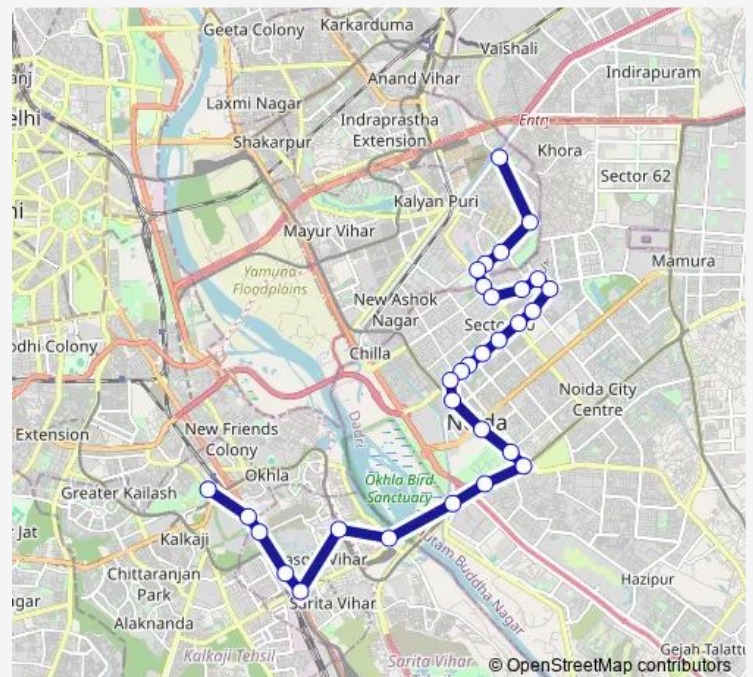

Noida Sector-28-29

Noida Sector-37

Noida Sector-37

Route schedule

PS Gazi Puri - Nala Xing — Modi Mills/Nsic

Monday 06:17-20:17

Tuesday 06:17-20:17

Wednesday 06:17-20:17

Thursday 06:17-20:17

Friday 06:17-20:17

Saturday 06:17-20:17

Sunday 06:17-20:17

Route info

Direction: PS Gazi Puri - Nala Xing

Stops: 30

Trip Duration: 1 hour 36 min

■ 611bup

BusMaps

Inter National School

Express High Way

Okhla Extension (Abul Fazl Encalve)

Jasola Village

Sarita Vihar Xing

Apollo Hospital