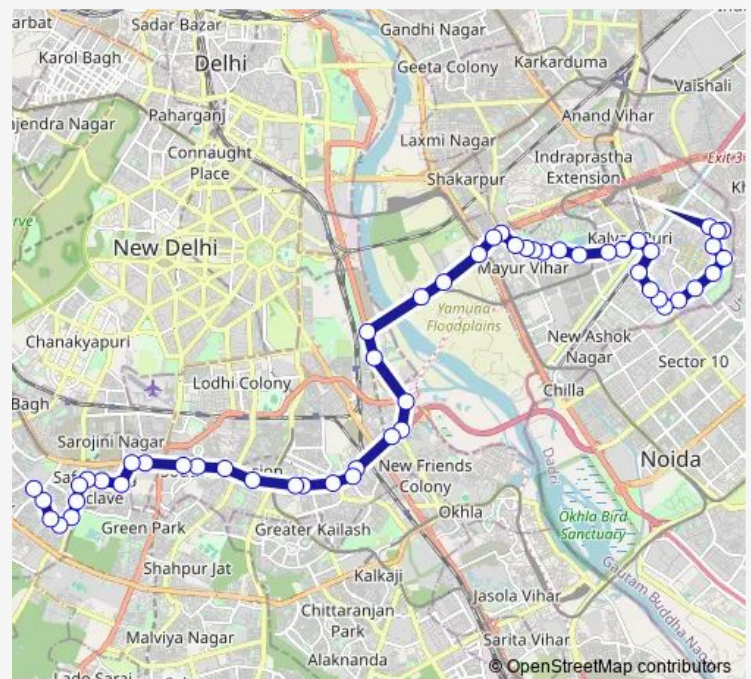

Thursday 06:17-20:17

Friday 06:17-20:17

Saturday 06:17-20:17

Sunday 06:17-20:17

Route info

Direction: Mayur Vihar Phase III Terminal / Paper Market

Stops: 53

Trip Duration: 1 hour 39 min