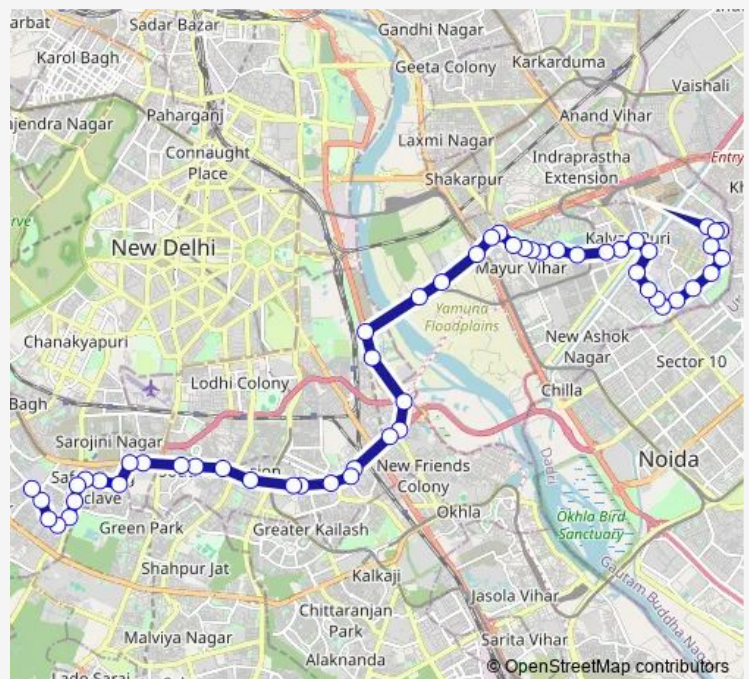

Thursday 06:17-20:17

Friday 06:17-20:17

Saturday 06:17-20:17

Sunday 06:17-20:17

Route info

Direction: Mayur Vihar Phase III Terminal / Paper Market

Stops: 53

Trip Duration: 1 hour 39 min