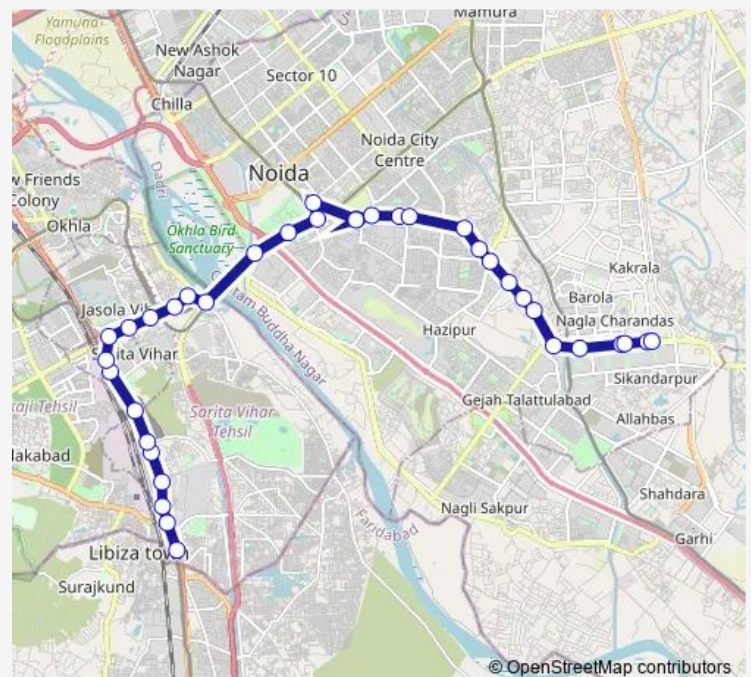

Bus 8up

[Go to website](#)

Direction

Badarpur Border (T) — Noida Ph 2 Phool Mandi

36 stops

[Open route schedule](#)

Badarpur Border (T)

Jaitpur Crossing

Noida Sector 37

Chhalera Village

Police Choki Sadarpur

Route schedule

Badarpur Border (T) — Noida Ph 2 Phool Mandi

Monday 04:45-21:30

Tuesday 04:45-21:30

Wednesday 04:45-21:30

Thursday 04:45-21:30

Friday 04:45-21:30

Saturday 04:45-21:30

Sunday 04:45-21:30

Route info

Direction: Badarpur Border (T)

Stops: 36

Trip Duration: 1 hour 22 min