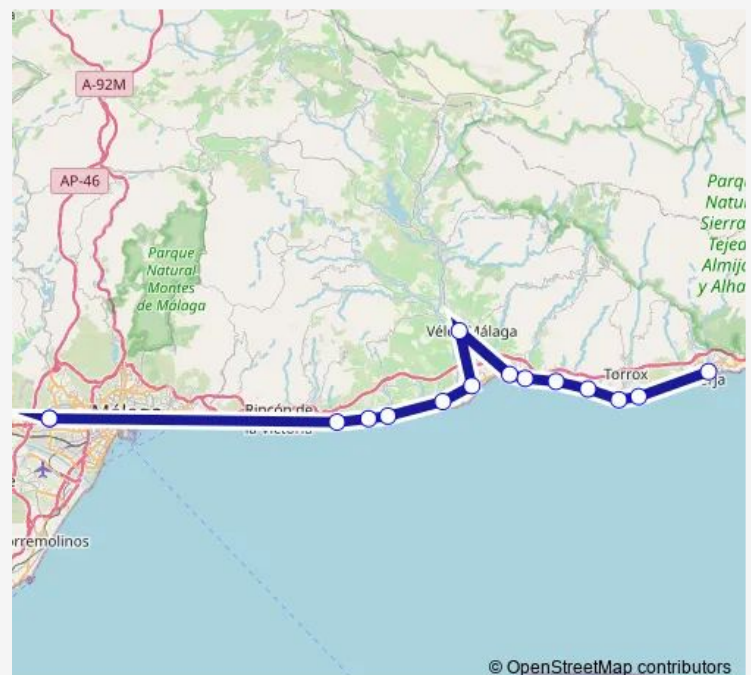

Direction

Teatinos Univ. Malaga — Nerja

15 stops

[Open route schedule](#)

Teatinos Univ. Malaga

Universitario Malaga

Chilches

Benajarafe

Valleniza

Almayate

Torre Del Mar

Velez Malaga

La Caleta De Velez

Mezquitilla

Lagos (Malaga)

El Morche

Torrox (Empalme)

Km. 46 N340

Nerja

Route schedule

Teatinos Univ. Malaga — Nerja

Monday	14:30
Tuesday	14:30
Wednesday	14:30
Thursday	14:30
Friday	14:30
Saturday	—
Sunday	—

Route info

Direction: Teatinos Univ. Malaga

Stops: 15

Trip Duration: 1 hour 25 min

© OpenStreetMap contributors

ALSA - Mal-Ner Un Bus time schedules and route maps are available in an offline PDF at busmaps.com. Use the busmaps.com website to see live bus times, train schedule or subway schedule, and step-by-step directions for all public transit in Torrox