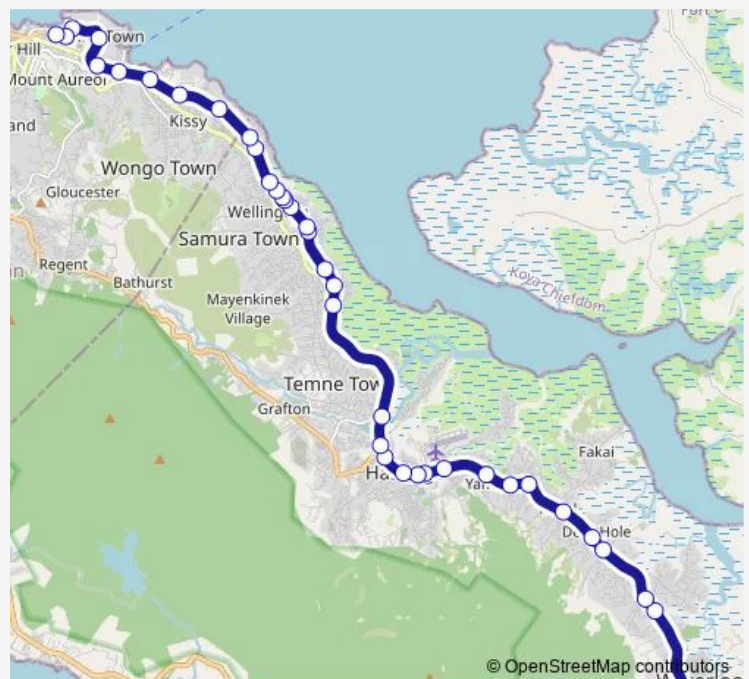

Thursday 06:26-19:25

Friday 06:26-19:25

Saturday 13:30

Sunday 13:30

Route info

Direction: Tombo Park, Waterloo (Origin)

Stops: 38

Trip Duration: 1 hour 5 min

Porte Junction

Texaco

Shell Filling Station

Elina

Ferry Junction

Acram

National

Savage Square