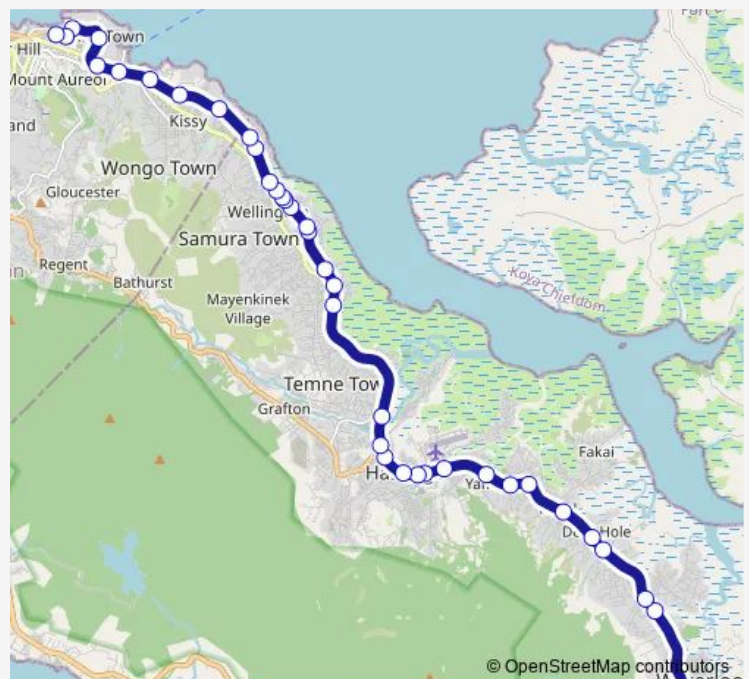

### Route schedule

Tombo Park, Waterloo ( Origin) — Bombay

Monday 06:26-19:25

Tuesday 06:26-19:25

Wednesday 06:26-19:25

Thursday 06:26-19:25

Friday 06:26-19:25

Saturday 13:30

### Route info

Direction: Tombo Park, Waterloo ( Origin)

Stops: 38

Trip Duration: 1 hour 15 min

Waterloo Tombo Park to Patton Street

Slpmb

Palmer Street

Caulker Street