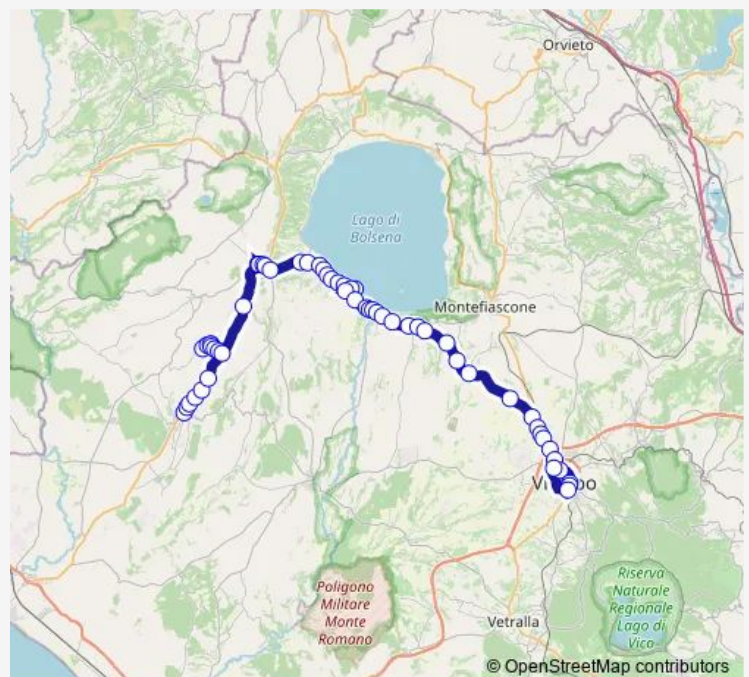

### Route schedule

Canino | Piazza Bonaparte # f00007 — VITERBO | Riello # f641

Monday 06:25

Tuesday 06:25

Wednesday 06:25

Thursday 06:25

Friday 06:25

Saturday —

### Route info

Direction: Canino | Piazza Bonaparte # f00007

Stops: 60

Trip Duration: 1 hour 25 min

Valentano | Via Ritiro (Deposito) # f395

Valentano | Via Ritiro Via Verentana # f522

CAPODIMONTE | Via Verentana (Km 17) # f642