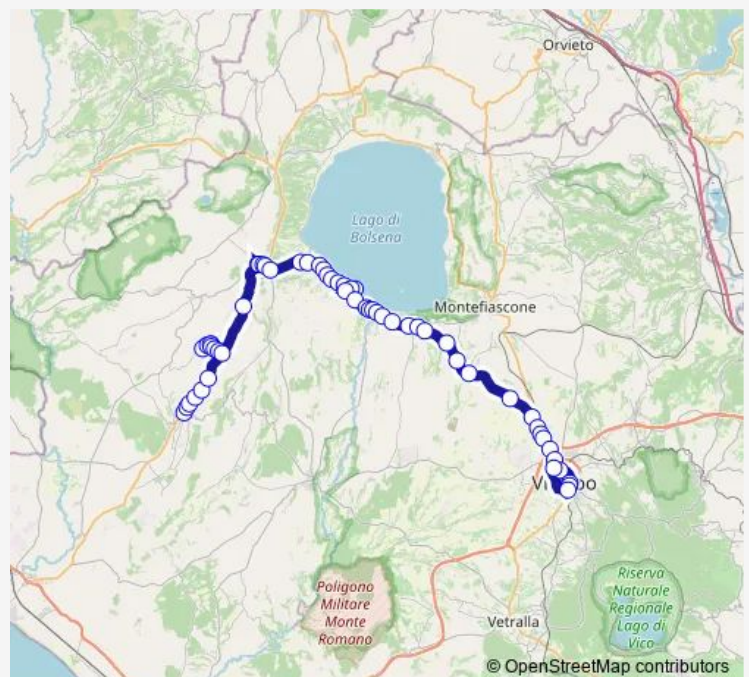

Route schedule

Canino | Piazza Bonaparte # f00007 — Viterbo | Riello # f641

Monday 06:25

Tuesday 06:25

Wednesday 06:25

Thursday 06:25

Friday 06:25

Saturday —

Sunday —

Route info

Direction: Canino | Piazza Bonaparte # f00007

Stops: 60

Trip Duration: 1 hour 25 min

Valentano | Via Ritiro (Deposito) # f395

Valentano | Via Ritiro Via Verentana # f522

Capodimonte | Via Verentana (Km 17) # f642