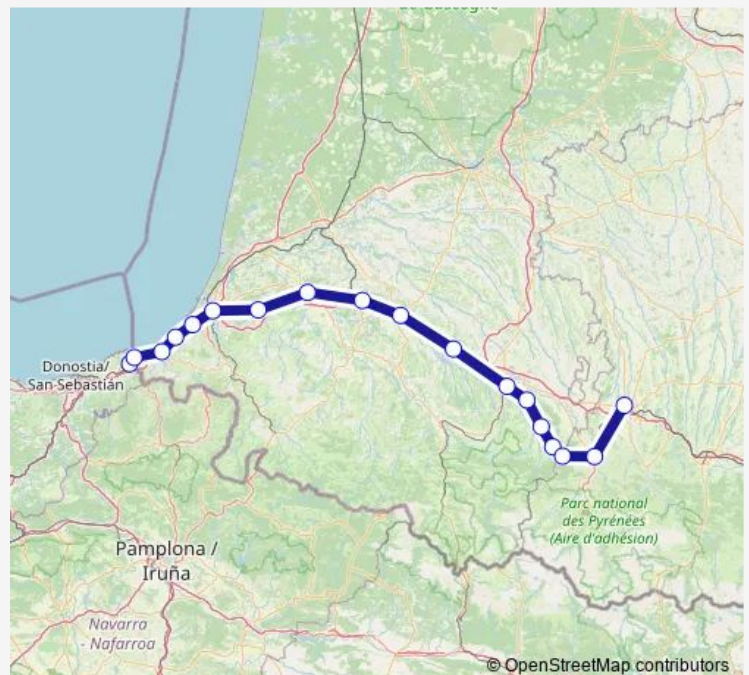

## Route schedule

Pau — Hendaye

Monday 09:21-10:44

Tuesday 09:21-10:44

Wednesday 09:21-10:44

Thursday 09:21-10:44

Friday 09:21-10:44

Saturday 09:21

## Route info

Direction: Pau

Stops: 12

Trip Duration: 2 hour 2 min