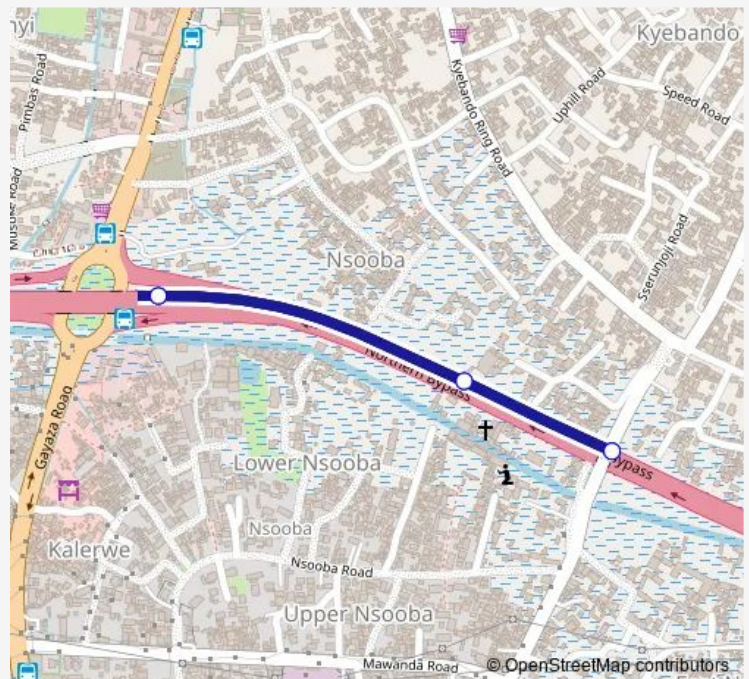

Bus KA015 Kalerwe Taxi Park-Kyebando Nsooba

[Go to website](#)

Direction

Bweyogerere Stage — Nsooba Kyebando Rd Overpass

3 stops

[Open route schedule](#)

Bweyogerere Stage

Holyword Healing Ministries

Nsooba Kyebando Rd Overpass

Route schedule

Bweyogerere Stage — Nsooba Kyebando Rd Overpass

Monday 06:30-19:00

Tuesday 06:30-19:00

Wednesday 06:30-19:00

Thursday 06:30-19:00

Friday 06:30-19:00

Saturday 06:30-19:00

Sunday 06:30-19:00

Route info

Direction: Bweyogerere Stage

Stops: 3

Trip Duration: 0 hour 3 min

KA015 — Kalerwe Taxi Park-Kyebando Nsooba

KA015 Bus time schedules and route maps are available in an offline PDF at busmaps.com. Use the busmaps.com website to see live bus times, train schedule or subway schedule, and step-by-step directions for all public transit in Kampala