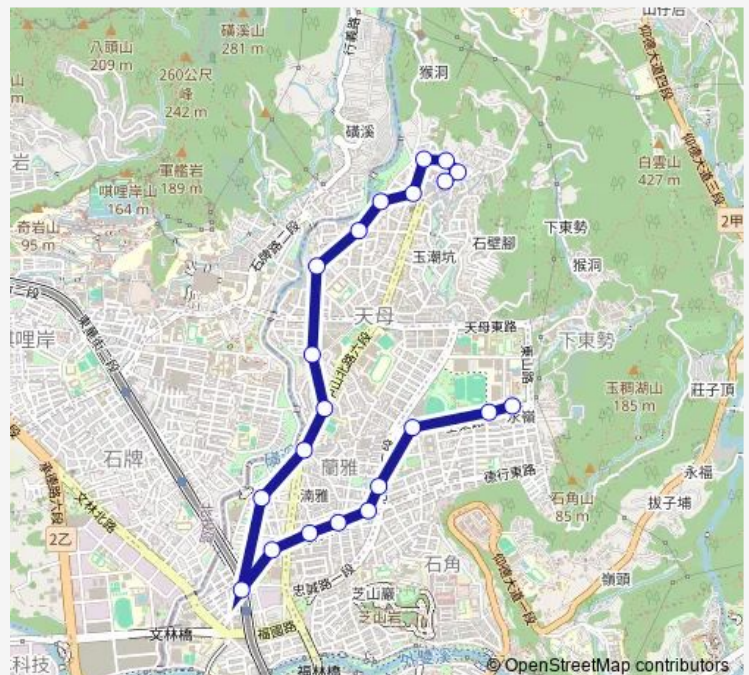

水管路

天母里

天和里

Route schedule

職能發展學院 — 天和里

Monday 06:00-20:00

Tuesday 06:00-20:00

Wednesday 06:00-20:00

Thursday 06:00-20:00

Friday 06:00-20:00

Saturday 06:00-20:00

Sunday 06:00-20:00

Route info

Direction: 職能發展學院 —

Stops: 21

Trip Duration: 0 hour 25 min

■ 市民小巴11 — 士東路-天母圓環

市民小巴11 Bus time schedules and route maps are available in an offline PDF at busmaps.com. Use the busmaps.com website to see live bus times, train schedule or subway schedule, and step-by-step directions for all public transit in Taipei