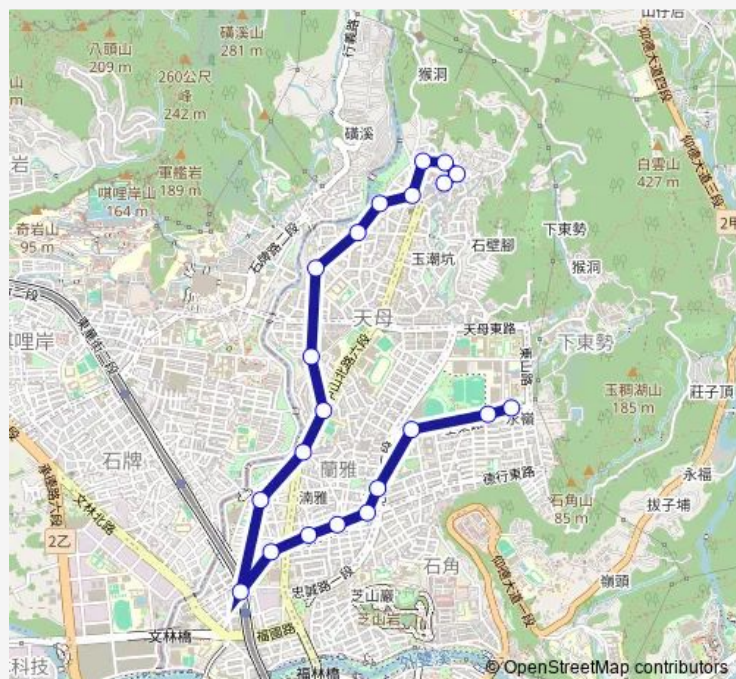

水管路

天母里

天和里

Route schedule

職能發展學院 — 天和里

Monday 06:00-20:00

Tuesday 06:00-20:00

Wednesday 06:00-20:00

Thursday 06:00-20:00

Friday 06:00-20:00

Saturday 06:00-20:00

Sunday 06:00-20:00

Route info

Direction: 職能發展學院 —

Stops: 21

Trip Duration: 0 hour 24 min

■ 市民小巴11 — 士東路-天母圓環

市民小巴11 Bus time schedules and route maps are available in an offline PDF at busmaps.com. Use the busmaps.com website to see live bus times, train schedule or subway schedule, and step-by-step directions for all public transit in Taipei