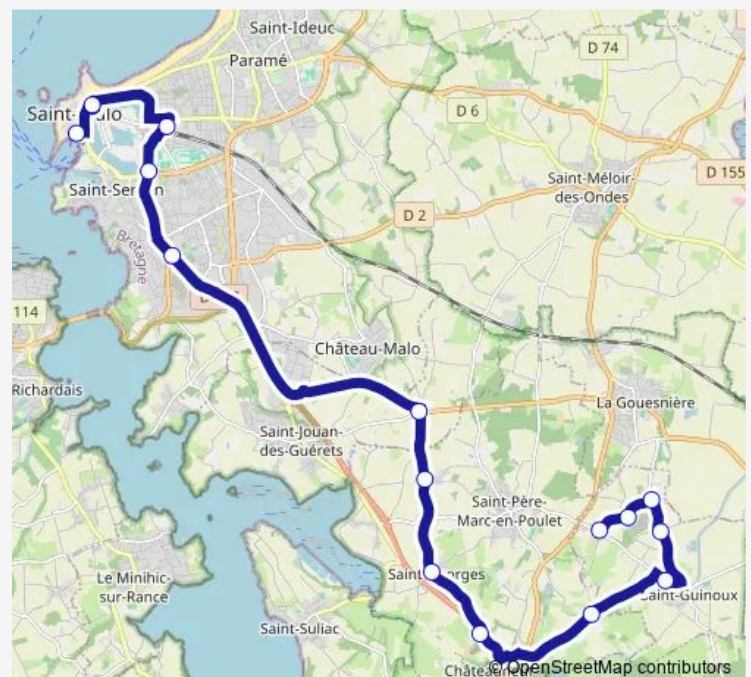

### Direction

Les Landes — Porte de Dinan

15 stops

[Open route schedule](#)

Les Landes

Trélat

La Garde

Les Fontaines

### Route schedule

Les Landes — Porte de Dinan

Monday 07:03

Tuesday 07:03

Wednesday 07:03

Thursday 07:03

Friday 07:03

Saturday —

### Route info

Direction: Les Landes

Stops: 15

Trip Duration: 0 hour 48 min

518 — Ligne 518

518 Bus time schedules and route maps are available in an offline PDF at [busmaps.com](https://busmaps.com). Use the [busmaps.com](https://busmaps.com) website to see live bus times, train schedule or subway schedule, and step-by-step directions for all public transit in Saint-Malo