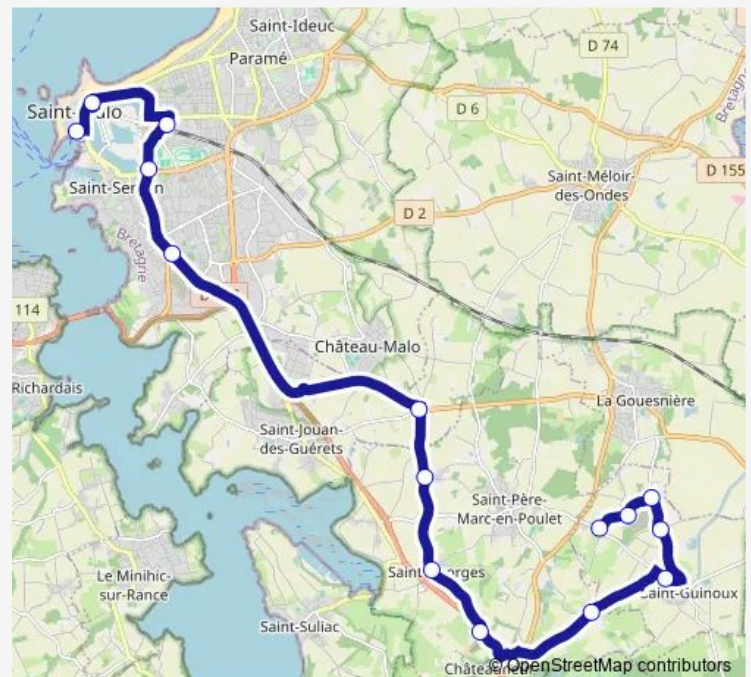

Maupertuis-Hôpital

Gares

Intra-Muros

Porte de Dinan

Route schedule

Les Landes — Porte de Dinan

Monday 07:03

Tuesday 07:03

Wednesday 07:03

Thursday 07:03

Friday 07:03

Saturday —

Sunday —

Route info

Direction: Les Landes

Stops: 15

Trip Duration: 0 hour 48 min

518 — Ligne 518

518 Bus time schedules and route maps are available in an offline PDF at busmaps.com. Use the busmaps.com website to see live bus times, train schedule or subway schedule, and step-by-step directions for all public transit in Saint-Malo