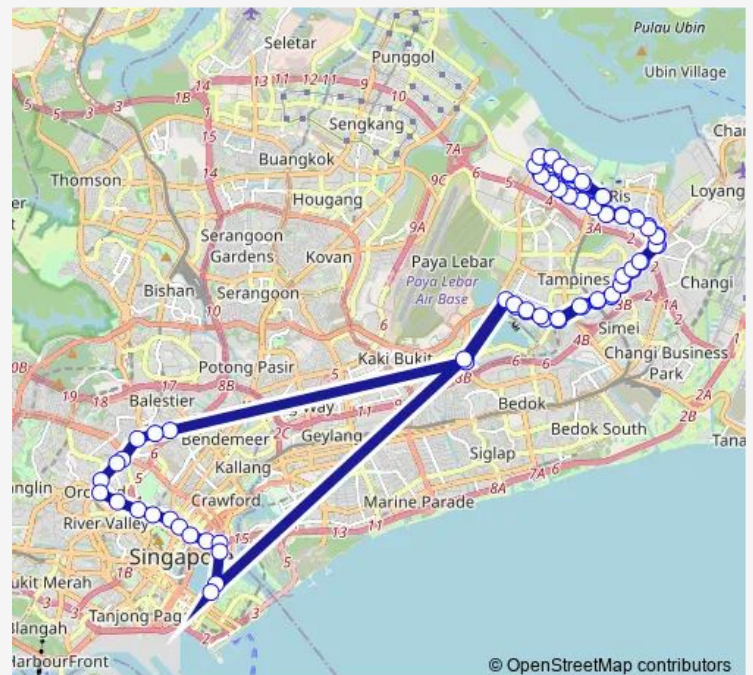

Thursday 06:00

Friday 06:00

Saturday 06:00

Sunday 07:00

Route info

Direction: Pasir Ris Int

Stops: 84

Trip Duration: 3 hour 58 min