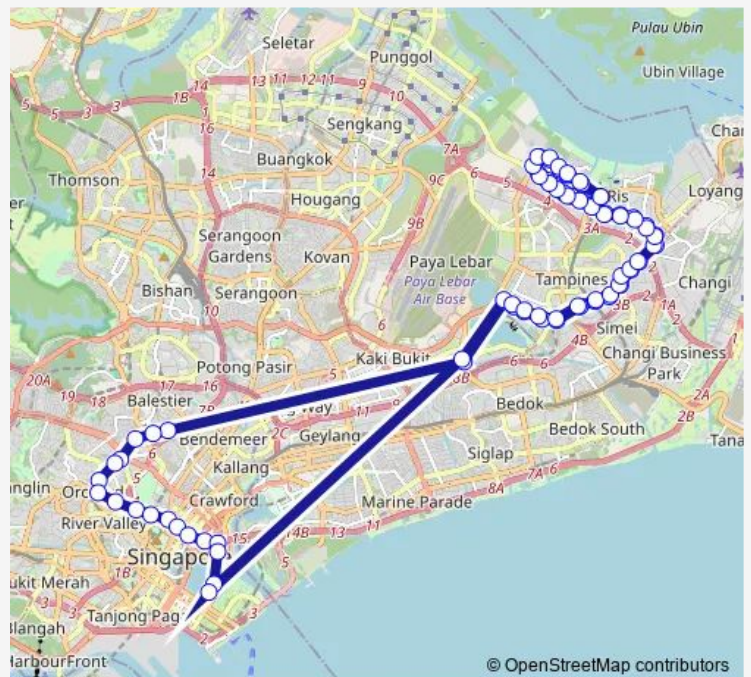

### Route schedule

Pasir Ris Int — Pasir Ris Int

Monday 06:00

Tuesday 06:00

Wednesday 06:00

Thursday 06:00

Friday 06:00

Saturday 06:00

### Route info

Direction: Pasir Ris Int

Stops: 84

Trip Duration: 3 hour 58 min

© OpenStreetMap contributors

518

BusMaps

Blk 390