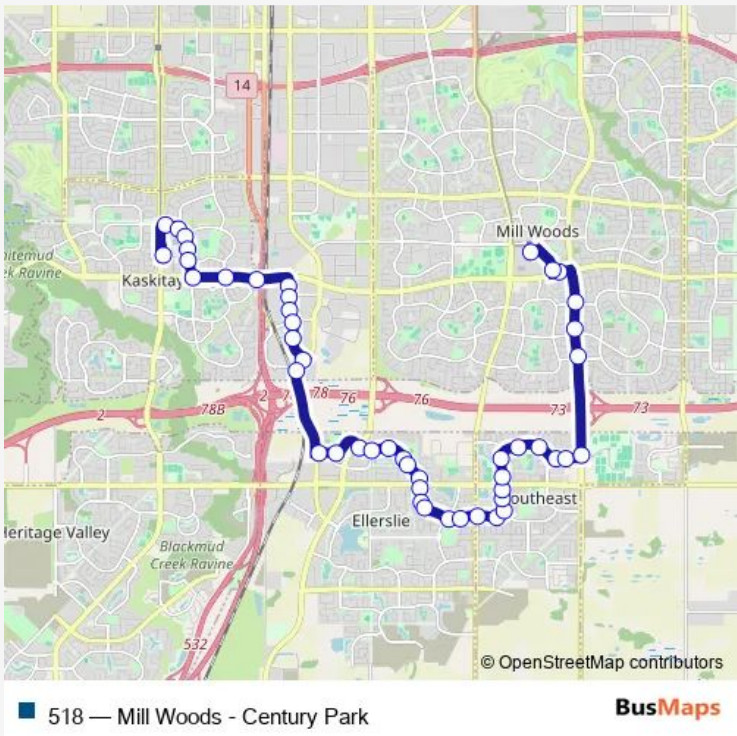

Bus 518 Mill Woods - Century Park

[Go to website](#)

Direction
 Mill Woods Transit Centre Bay E — Century Park Transit Centre Bay F
 49 stops
[Open route schedule](#)

- Mill Woods Transit Centre Bay E
- 66 Street & 23 Avenue
- 58 Street & 23 Avenue
- Hewes Way & 23 Avenue
- 50 Street & 23 Avenue
- 50 Street & 19 Avenue
- 50 Street & Mill Woods Road South
- 50 Street & 13 Avenue
- 50 Street & 1A Avenue Sw
- 50 Street & 4 Avenue Sw
- 52 Street & 4 Avenue Sw
- 54 Street & 3 Avenue Sw
- 55 Street & 3 Avenue Sw
- 59 Street & 3 Avenue Sw
- 62 Street & 2 Avenue Sw
- 62 Street & 5 Avenue Sw
- 62 Street & 7 Avenue Sw
- Watt Boulevard & Ellerslie Road Sw
- Watt Boulevard & 12 Avenue Sw
- Watt Boulevard & Welsh Drive Sw
- 63 Street & Welsh Drive Sw

Route info
 Direction: Mill Woods Transit Centre Bay E
 Stops: 49
 Trip Duration: 0 hour 38 min

66 Street & Stanton Drive Sw

69 Street & Stanton Drive Sw

70 Street & Stanton Drive Sw

Stanton Drive & 14 Avenue Sw

Stanton Drive & 12 Avenue Sw

Edwards Drive & Ellerslie Road Sw

Edwards Drive & 8 Avenue Sw

Edwards Drive & 7 Avenue Sw

Edwards Drive & 5 Avenue Sw

83 Street & Edwards Drive Sw

85 Street & Edwards Drive Sw

Easton Road & Edwards Drive Sw

Stops: 47

Trip Duration: 0 hour 45 min

Stanton Drive & Ellerslie Road Sw

Stanton Drive & 12 Avenue Sw

Stanton Drive & 13 Avenue Sw

70 Street & Stanton Drive Sw

69 Street & Stanton Drive Sw

66 Street & Welsh Drive Sw