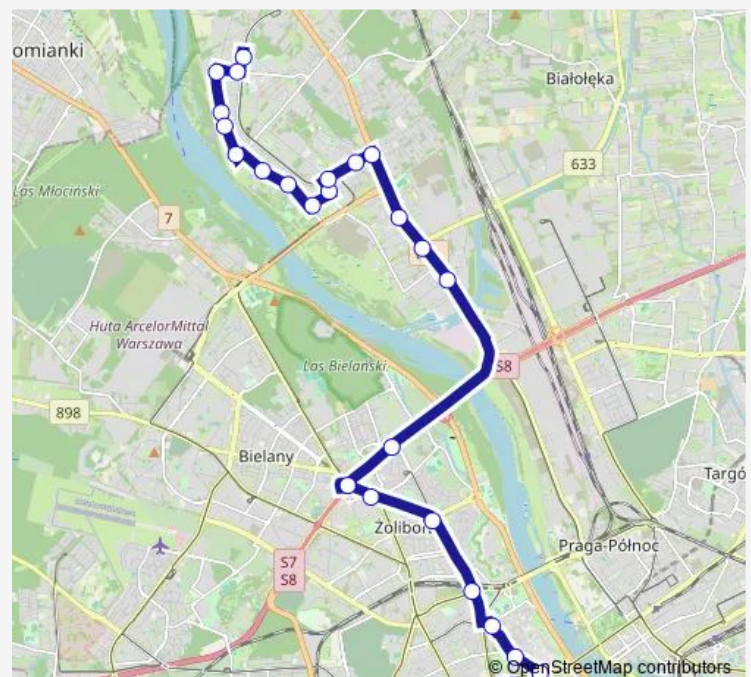

### Direction

Bielańska — Nowodwory

26 stops

[Open route schedule](#)

Bielańska

Kapitulna

Pl. Krasińskich

Muranowska

### Route schedule

Bielańska — Nowodwory

Monday 05:33-23:03

Tuesday 05:33-23:03

Wednesday 05:33-23:03

Thursday 05:33-23:03

Friday 05:33-23:03

Saturday 05:33-23:03

### Route info

Direction: Bielańska

Stops: 26

Trip Duration: 0 hour 51 min

518 — Bielańska – Nowodwory

Odkryta

Ciołkosza

Hanki Ordonówny

## Route info

Direction: Nowodwory

Stops: 27

Trip Duration: 0 hour 46 min

Pl. Bankowy

Bielańska

518 Bus time schedules and route maps are available in an offline PDF at [busmaps.com](https://busmaps.com). Use the [busmaps.com](https://busmaps.com) website to see live bus times, train schedule or subway schedule, and step-by-step directions for all public transit in Warsaw