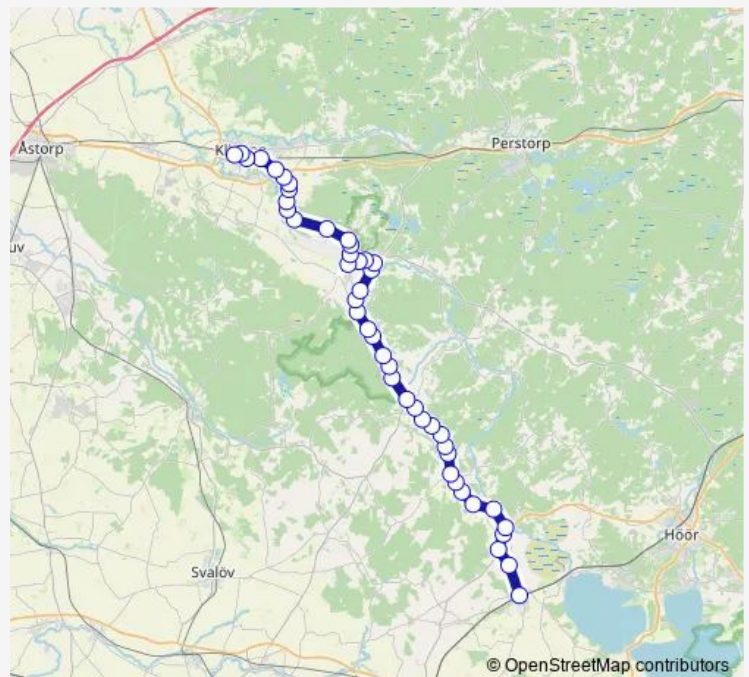

Friday 05:56-21:46

Saturday 08:12-20:12

Sunday 08:12-18:12

**Route info**

Direction: Stehag station

Stops: 45

Trip Duration: 0 hour 52 min

■ 518