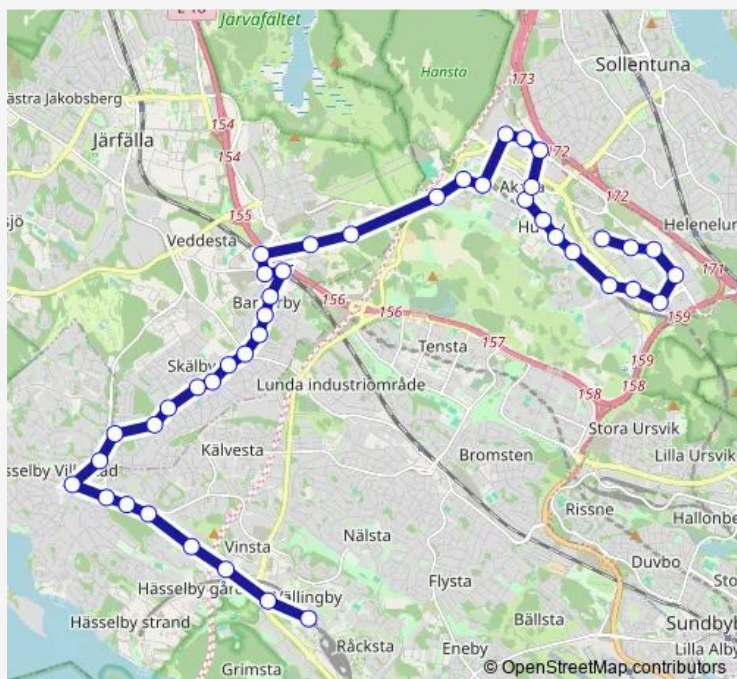

### Route schedule

Akalla T-bana — Kista gård

Monday 05:03-05:28

Tuesday 05:03-05:28

Wednesday 05:03-05:28

Thursday 05:03-05:28

Friday 05:03-05:28

Saturday —

### Route info

Direction: Akalla T-bana

Stops: 13

Trip Duration: 0 hour 17 min

518