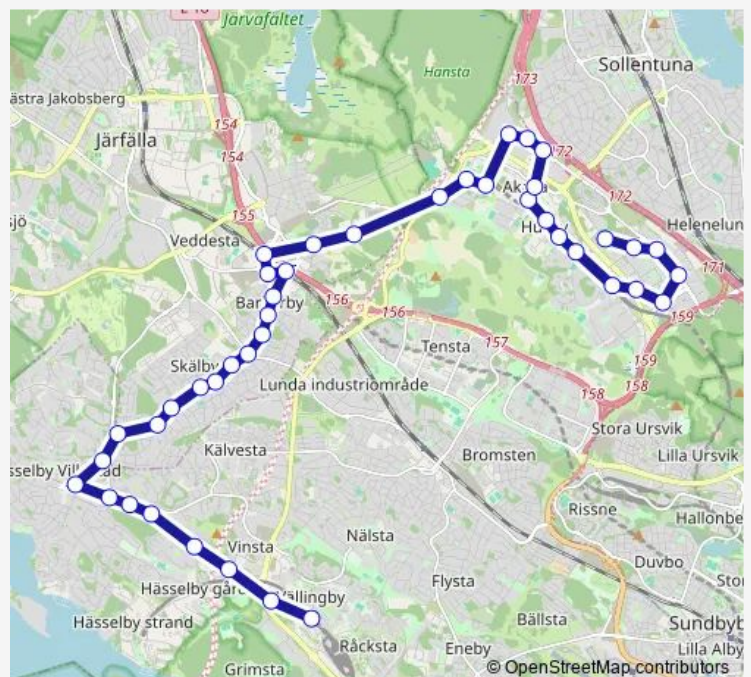

### Route schedule

Akalla T-bana — Kista gård

Monday 05:03-05:28

Tuesday 05:03-05:28

Wednesday 05:03-05:28

Thursday 05:03-05:28

Friday 05:03-05:28

Saturday —

### Route info

Direction: Akalla T-bana

Stops: 13

Trip Duration: 0 hour 17 min

518