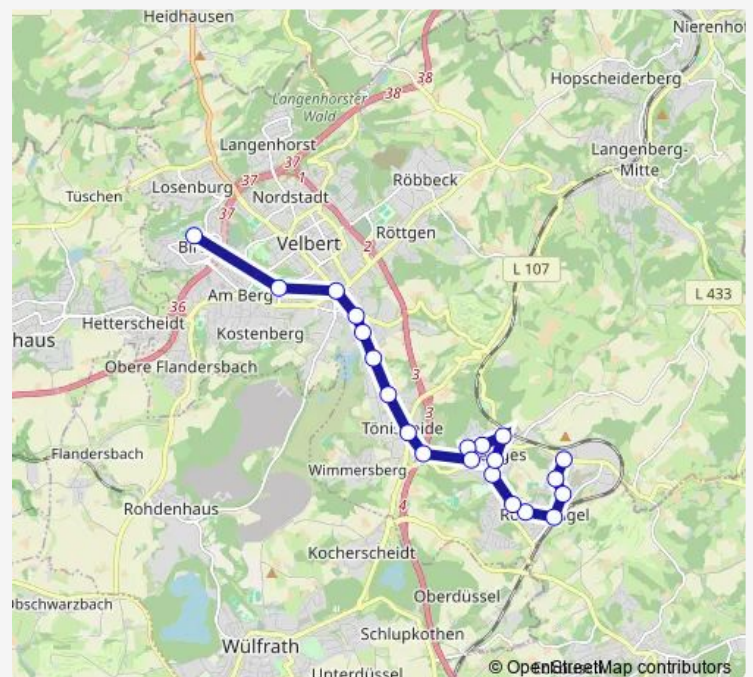

Velbert Bilo-Birth

Route schedule

Velbert Höhfeldstraße — Velbert Bilo-Birth

Monday 06:57

Tuesday 06:57

Wednesday 06:57

Thursday 06:57

Friday 06:57

Saturday —

Sunday —

Route info

Direction: Velbert Höhfeldstraße

Stops: 21

Trip Duration: 0 hour 39 min

E809

Direction

Velbert Bilo-Birth — Velbert Kastanienallee

9 stops

[Open route schedule](#)

Velbert Bilo-Birth

Velbert Rosenweg

Velbert Planckstraße

Velbert Birther Kreisel

Velbert Wagnerstraße

Wednesday 07:37

Thursday 07:37

Friday 07:37

Saturday —

Sunday —

Route info

Direction: Velbert Bilo-Birth

Stops: 9