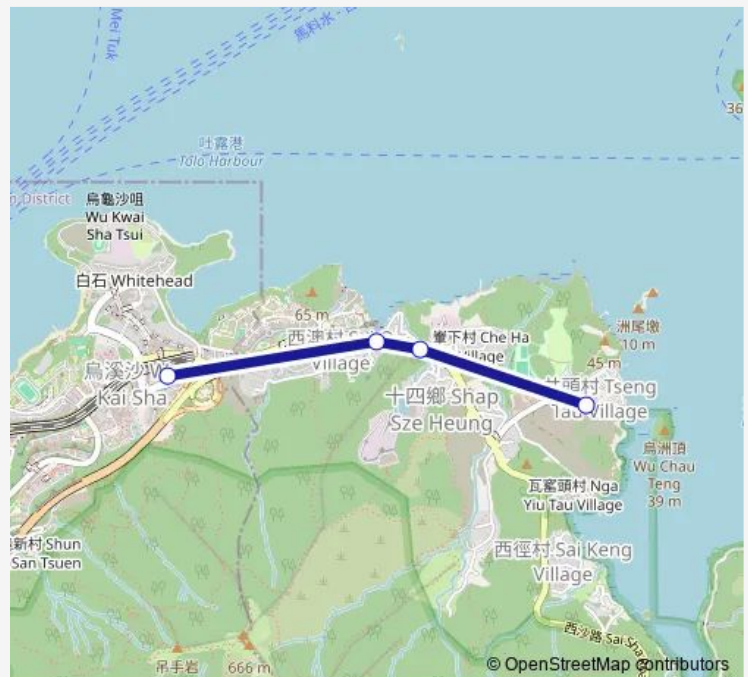

### Direction

TSENG TAU TSUEN — WU KAI SHA STATION BUS TERMINUS

4 stops

[Open route schedule](#)

TSENG TAU TSUEN

SAI SHA ROAD, NEAR NAI CHUNG

SAI SHA ROAD, OPPOSITE HK BAPTIST THEOLOGICAL SEMINARY

WU KAI SHA STATION BUS TERMINUS

### Route schedule

TSENG TAU TSUEN — WU KAI SHA STATION BUS TERMINUS

Monday	07:00
Tuesday	07:00
Wednesday	07:00
Thursday	07:00
Friday	07:00
Saturday	—
Sunday	—

### Route info

Direction: TSENG TAU TSUEN

Stops: 4

Trip Duration: 0 hour 6 min

■ 807K — Tseng TAU Tsuen - WU KAI SHA Station BUS Terminus (Morning Peak Supplementary Service)

807K Bus time schedules and route maps are available in an offline PDF at [busmaps.com](https://busmaps.com). Use the [busmaps.com](https://busmaps.com) website to see live bus times, train schedule or subway schedule, and step-by-step directions for all public transit in Nai Chung