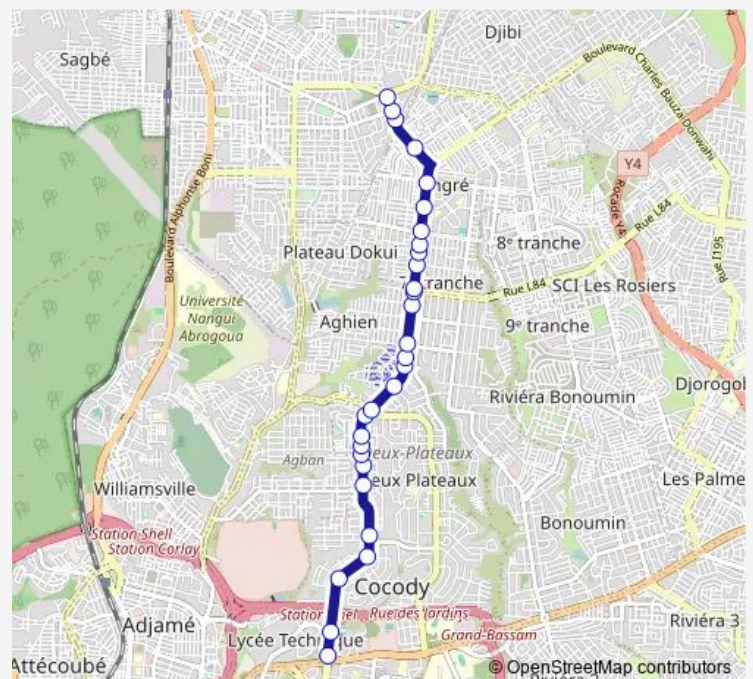

Saturday 06:00

Sunday 06:00

Route info

Direction: Carrefour la Vie

Stops: 29

Trip Duration: 2 hour 0 min

woro woro : Carrefour Angre ↔ La vie

Cei