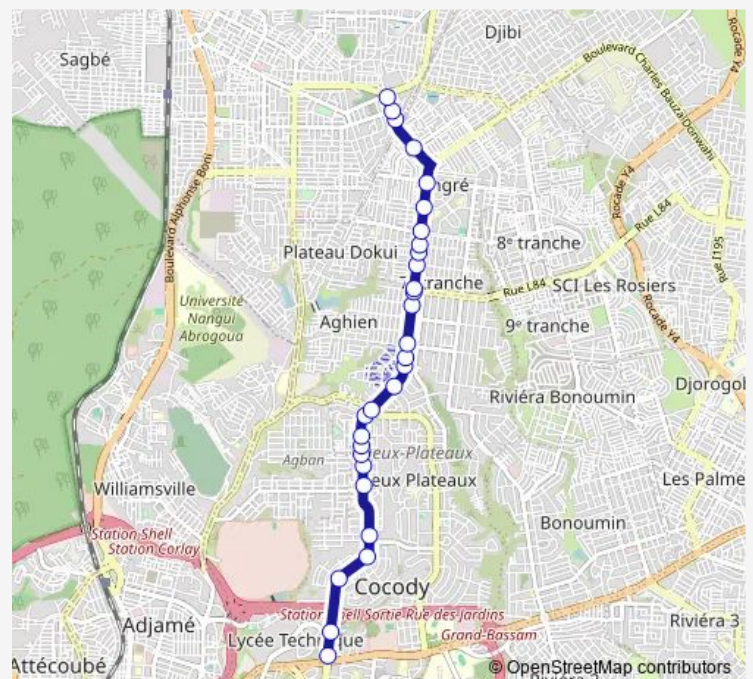

Saturday 06:00

Sunday 06:00

Route info

Direction: Carrefour la Vie

Stops: 29

Trip Duration: 2 hour 0 min

woro woro : Carrefour Angre ↔ La vie

Cei