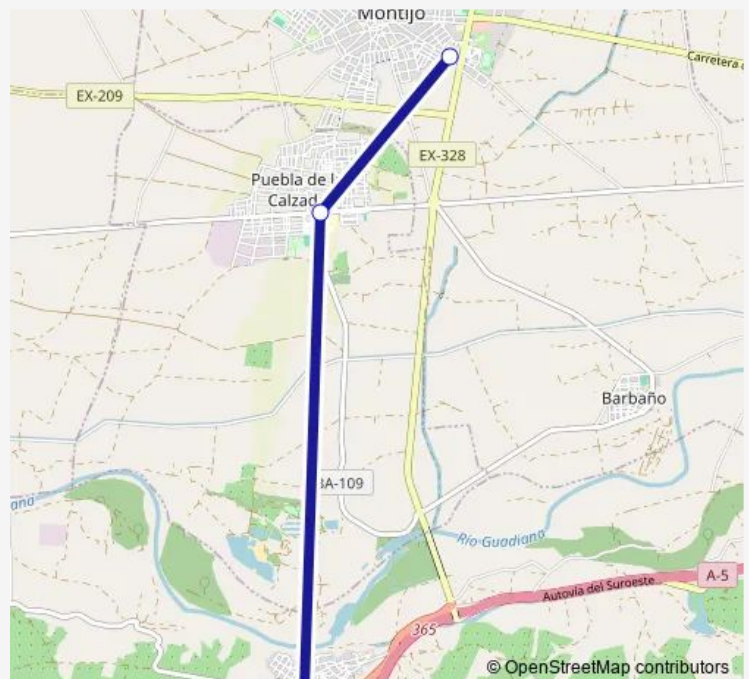

Bus 1L101 Montijo Lobon Badajoz

[Go to website](#)

Direction

Montijo — Lobon

3 stops

[Open route schedule](#)

Montijo

Puebla DE LA Calzada

Lobon

Route schedule

Montijo — Lobon

Monday	14:05
Tuesday	14:05
Wednesday	14:05
Thursday	14:05
Friday	14:05
Saturday	—
Sunday	—

Route info

Direction: Montijo

Stops: 3

Trip Duration: 0 hour 15 min

■ 1L101 — Montijo Lobon Badajoz

Direction

Badajoz — Montijo

8 stops

[Open route schedule](#)

Badajoz

Villafranco DEL Guadiana

Talavera LA Real

Guadajira

Cruce DE Guadajira

Lobon

Puebla DE LA Calzada

Montijo

Route schedule

Badajoz — Montijo

Monday	13:00
Tuesday	13:00
Wednesday	13:00
Thursday	13:00
Friday	13:00
Saturday	—
Sunday	—