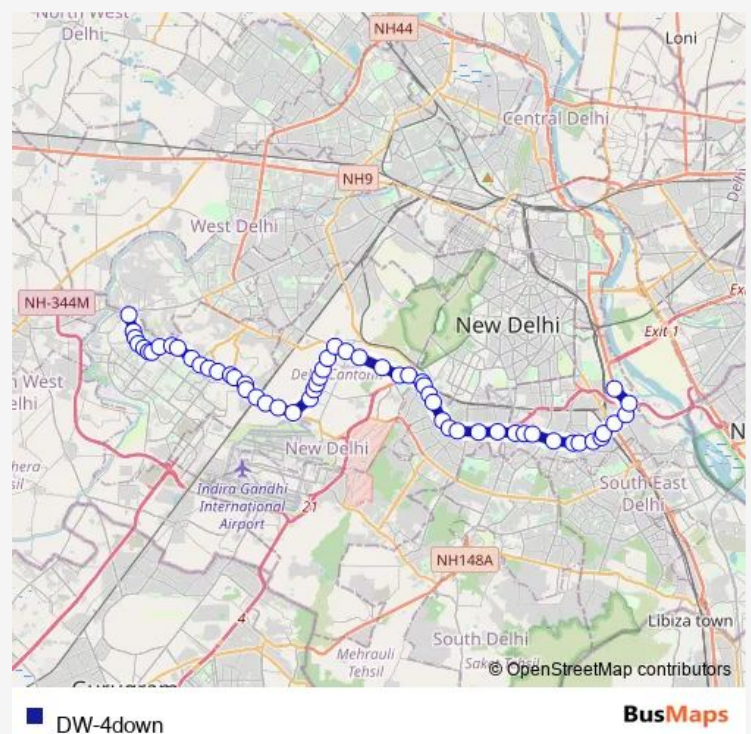

Dwarka Flyover Palam Village

Palam Colony Flyover

Prehlad Pur

Route schedule

Dwarka More Metro Station (Terminal) — Sarai Kale Khan Isbt

Monday 07:26-20:35

Tuesday 07:26-20:35

Wednesday 07:26-20:35

Thursday 07:26-20:35

Friday 07:26-20:35

Saturday 07:26-20:35

Sunday 07:26-20:35

Route info

Direction: Dwarka More Metro Station (Terminal)

Stops: 56

Trip Duration: 2 hour 0 min