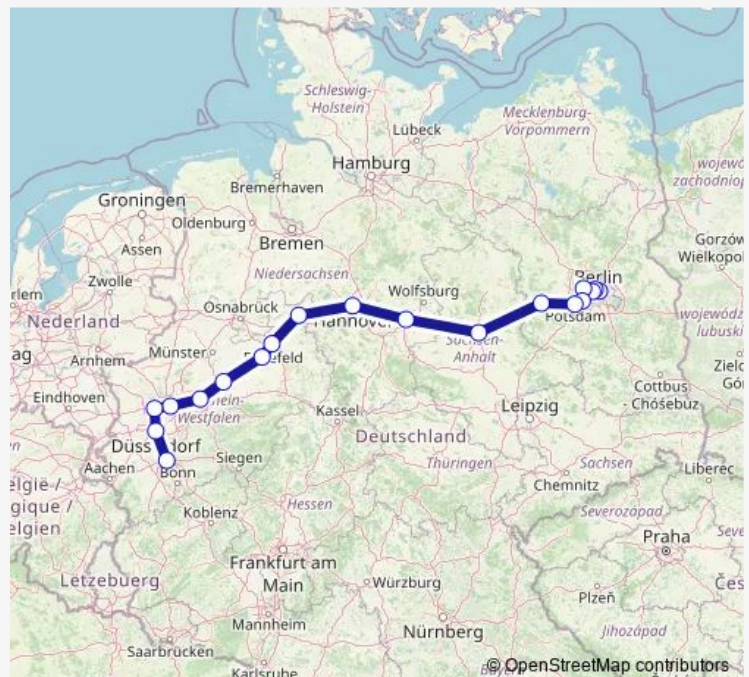

Berlin Wannsee

Potsdam Hbf

Brandenburg Hbf

Magdeburg Hbf

Braunschweig Hbf

Hannover Hbf

Minden(Westf)

Bielefeld Hbf

Gütersloh Hbf

Hamm(Westf)

Dortmund Hbf

Essen Hbf

Duisburg Hbf

Düsseldorf Hbf

Köln Hbf

### Route schedule

Berlin Ostbahnhof — Köln Hbf

Monday 00:08-23:41

Tuesday 00:08-23:41

Wednesday 00:01-23:41

Thursday 00:01-23:41

Friday 00:01-23:41

Saturday 00:01-23:41

### Route info

Direction: Berlin Ostbahnhof

Stops: 19

Trip Duration: 7 hour 16 min

ICE 948