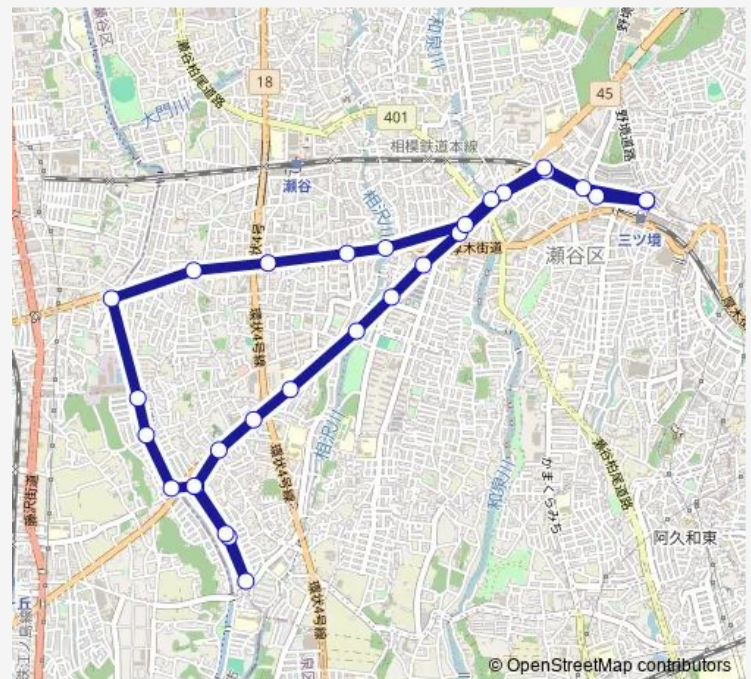

Saturday 06:26-19:45

Sunday 06:26-19:45

Route info

Direction: 三ツ境駅

Stops: 29

Trip Duration: 0 hour 45 min

橋戸原

アパート入口

瀬谷センター

南台入口

上橋

中丸

瀬谷警察入口

三ツ境駅

旭29 Bus time schedules and route maps are available in an offline PDF at busmaps.com. Use the busmaps.com website to see live bus times, train schedule or subway schedule, and step-by-step directions for all public transit in Yamato