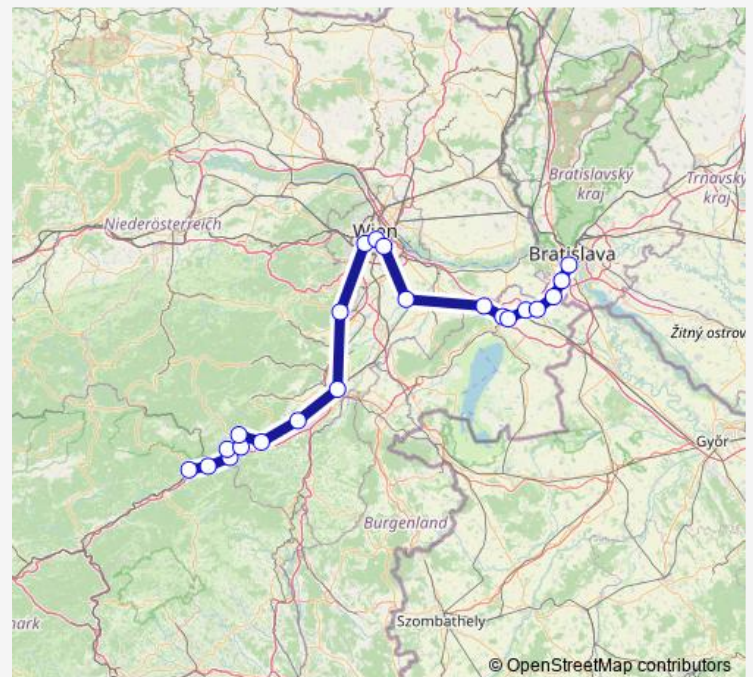

Klamm-Schottwien

Payerbach-Reichenau

Gloggnitz

Neunkirchen Nö

Wiener Neustadt Hbf

Baden b.Wien

Wien Meidling

Wien Hbf

Kittsee

### Route schedule

Mürzzuschlag — Bratislava-Petržalka

Monday	—
Tuesday	—
Wednesday	—
Thursday	—
Friday	—
Saturday	16:54
Sunday	16:54

### Route info

Direction: Mürzzuschlag

Stops: 22

Trip Duration: 2 hour 50 min

REX 7797

REX 7797 Regional Rail Service time schedules and route maps are available in an offline PDF at [busmaps.com](https://busmaps.com). Use the [busmaps.com](https://busmaps.com) website to see live bus times, train schedule or subway schedule, and step-by-step directions for all public transit in Vienna