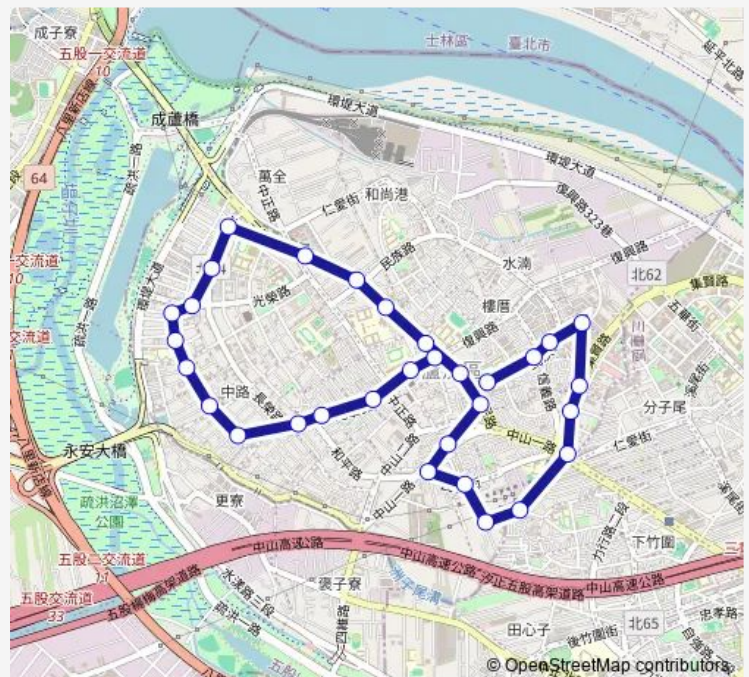

Thursday 06:10-18:05

Friday 06:10-18:05

Saturday 06:10-18:05

Sunday —

Route info

Direction: 捷運三民高中站(復興路一)

Stops: 31

Trip Duration: 15 hour 55 min