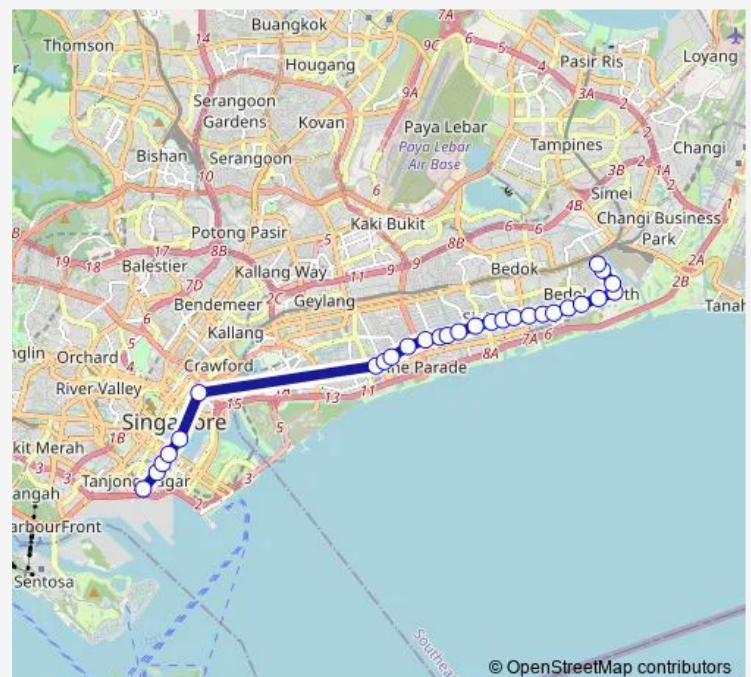

Evergreen Gdn

Bef Sennett Rd

The Summit

Route schedule

Hub Synergy Pt — Man Fatt Lam Tp

Monday 18:14

Tuesday 18:14

Wednesday 18:14

Thursday 18:14

Friday 18:14

Saturday —

Sunday —

Route info

Direction: Hub Synergy Pt

Stops: 28

Trip Duration: 1 hour 7 min

Monday 07:30

Tuesday 07:30

Wednesday 07:30

Thursday 07:30

Friday 07:30

Saturday —

Sunday —

Route info

Direction: Opp Man Fatt Lam Tp

Stops: 30

Trip Duration: 1 hour 4 min

Opp War Memorial Pk

OUE Bayfront

One Raffles Quay

UIC Bldg

Opp AXA Twr